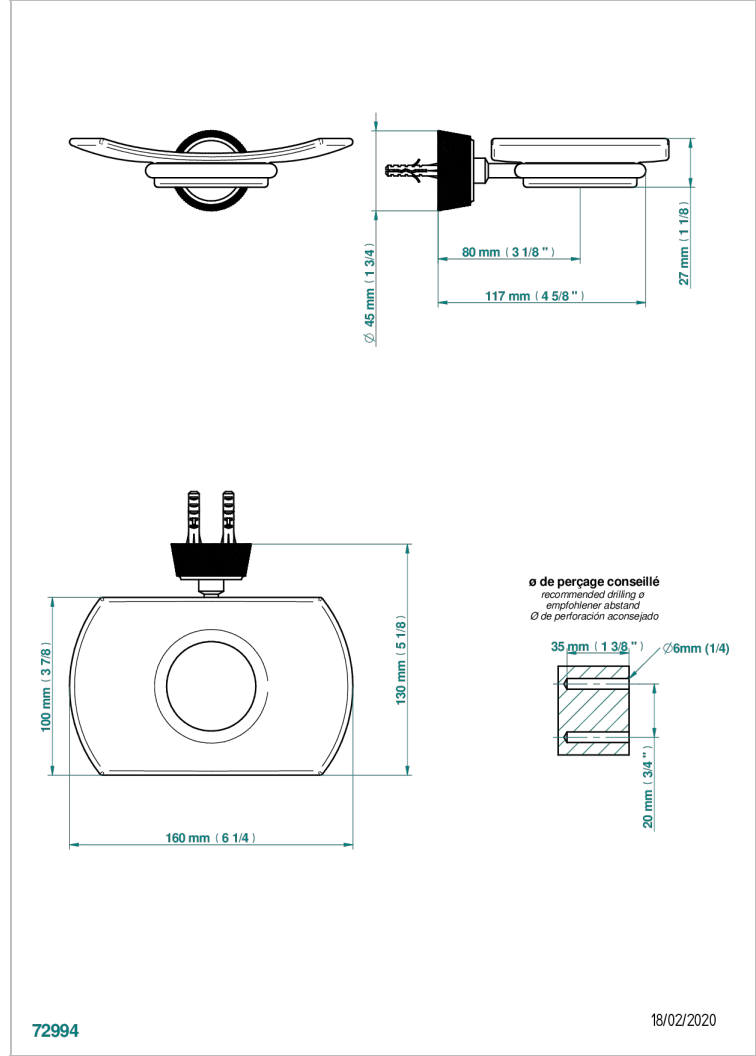

CORVAIR HOWLITE WITH LEVER

U8G-500

Wall mounted glass soap dish

CHARACTERISTIC

- Corvaire Howlite with lever
- Wall mounted glass soap dish

AVAILABLE FINITIONS

Black ceram - D30
Blush PVD - H62
Brass color PVD - H49
Brown bronze color PVD - F33
Gold color PVD - H52
Graphite PVD - H64