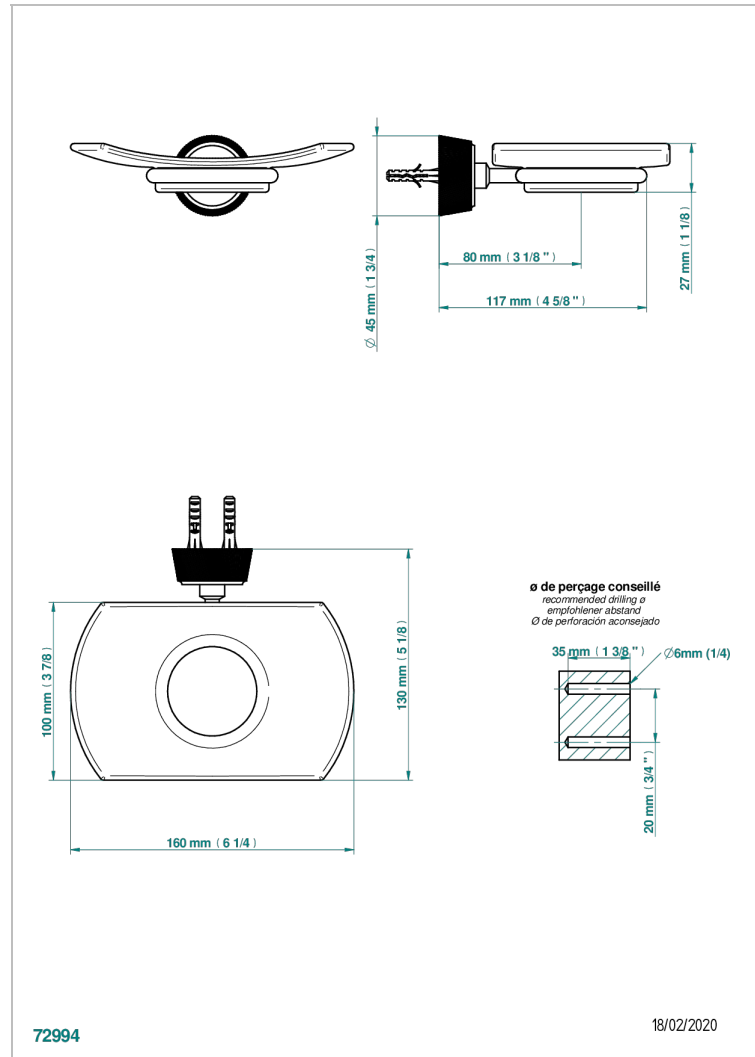

CORVAIR HOWLITE WITH LEVER

U8G-500

Wall mounted glass soap dish

THG[®]
PARIS

CHARACTERISTIC

- Corvaire Howlite with lever
- Wall mounted glass soap dish

AVAILABLE FINITIONS

Black ceram - D30
Blush PVD - H62
Brass color PVD - H49
Brown bronze color PVD - F33
Gold color PVD - H52
Graphite PVD - H64