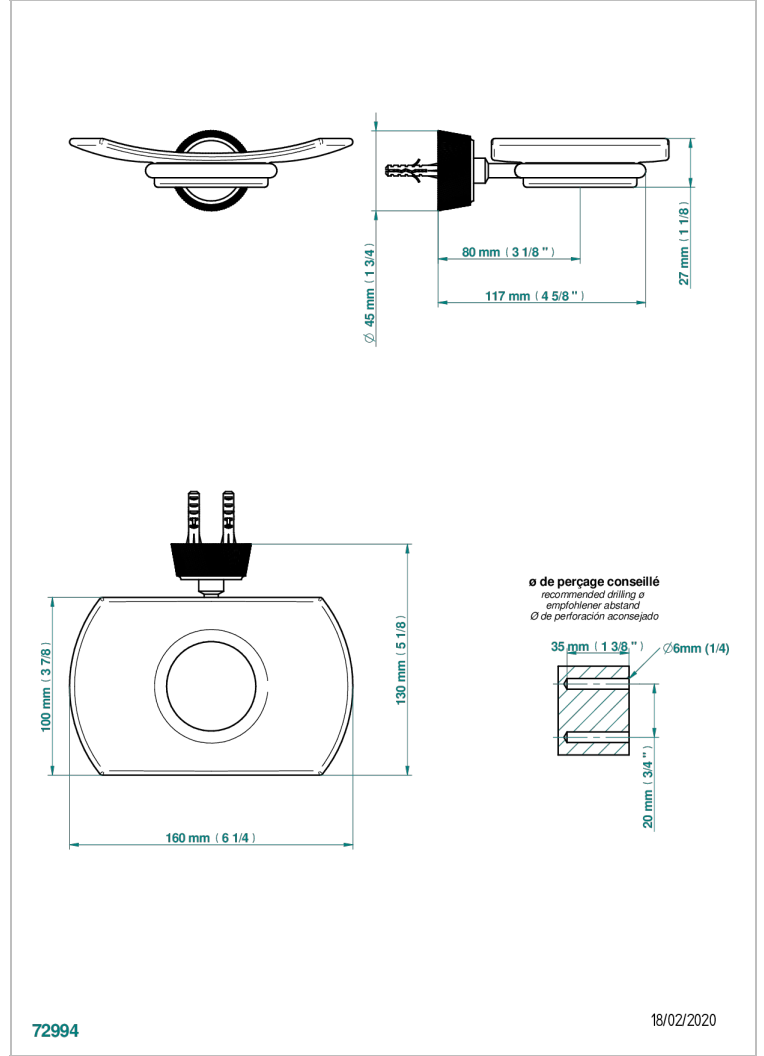

CORVAIR HOWLITE WITH LEVER

U8G-500

THG[®]
PARIS

壁挂式肥皂架，带玻璃肥皂碟

特色

- Corvaire Howlite with lever
- 壁挂式肥皂架，带玻璃肥皂碟

可选饰面

Black ceram - D30
Blush PVD - H62
Graphite PVD - H64
Matt Umber PVD - H67
Matt blush PVD - H60
Matt graphite PVD - H65