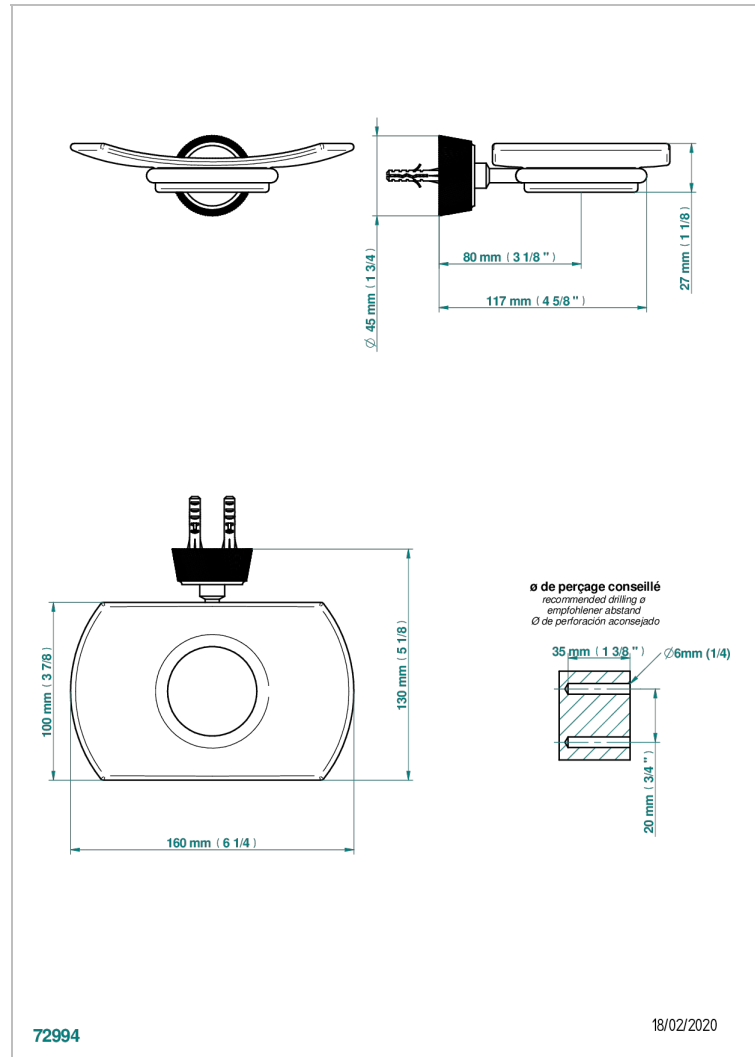

CORVAIR HOWLITE

U8F-500

Glass soap dish, wall mounted

THG[®]
PARIS

CHARACTERISTIC

- Corvaair Howlite
- Glass soap dish, wall mounted

AVAILABLE FINITIONS

Black ceram - D30
Blush PVD - H62
Brass color PVD - H49
Brown bronze color PVD - F33
Chrome polished - A02
Gold color PVD - H52