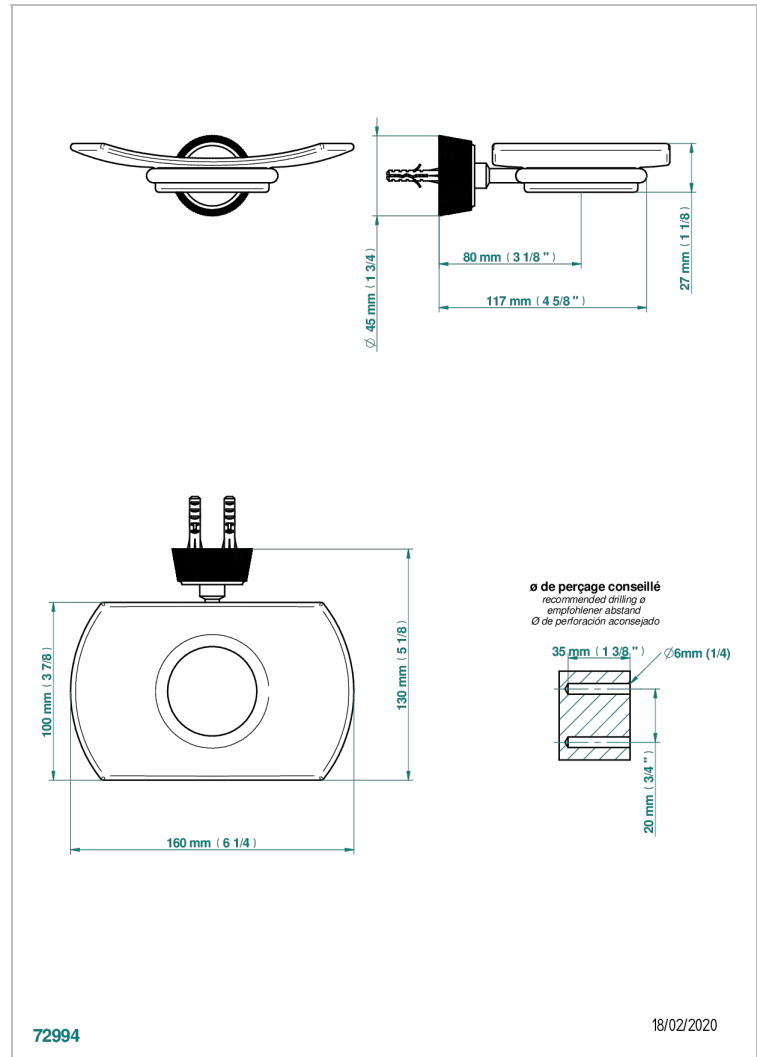

CORVAIR HOWLITE

U8F-500

Wall mounted glass soap dish

THG[®]
PARIS

CHARACTERISTIC

- Corvaair Howlite
- Wall mounted glass soap dish

AVAILABLE FINITIONS

Black ceram - D30
Blush PVD - H62
Brass color PVD - H49
Brown bronze color PVD - F33
Gold color PVD - H52
Graphite PVD - H64