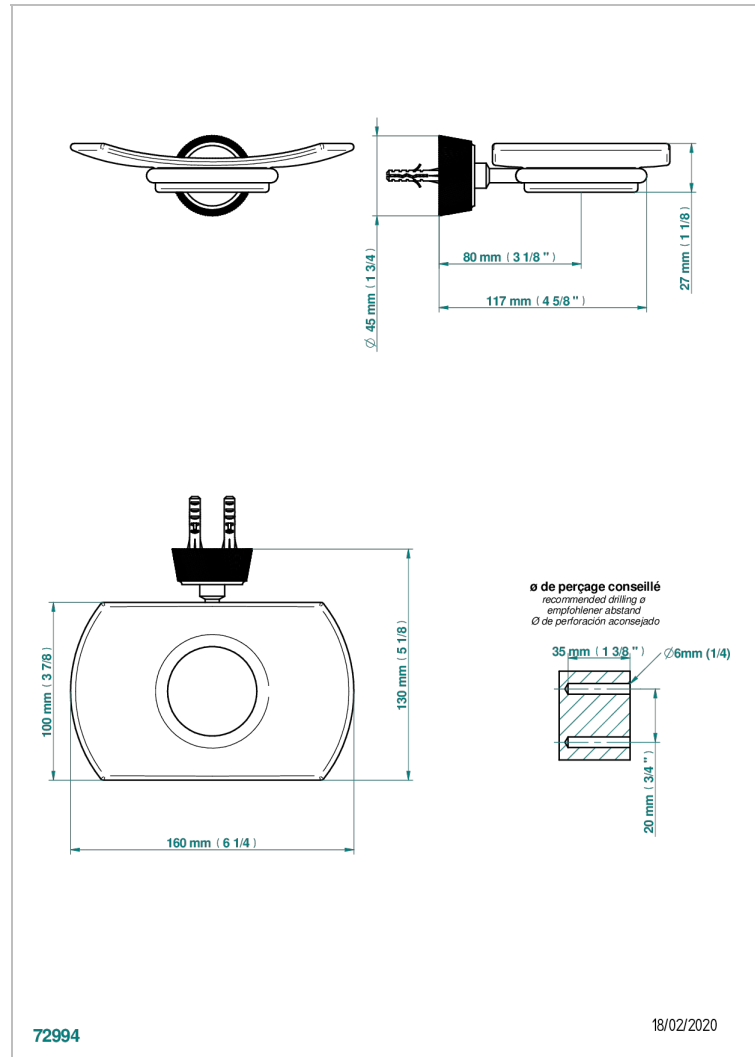

CORVAIR HOWLITE

U8F-500

Wall mounted glass soap dish

THG[®]
PARIS

CHARACTERISTIC

- Corvaair Howlite
- Wall mounted glass soap dish

AVAILABLE FINITIONS

Black ceram - D30
Blush PVD - H62
Brass color PVD - H49
Brown bronze color PVD - F33
Gold color PVD - H52
Graphite PVD - H64