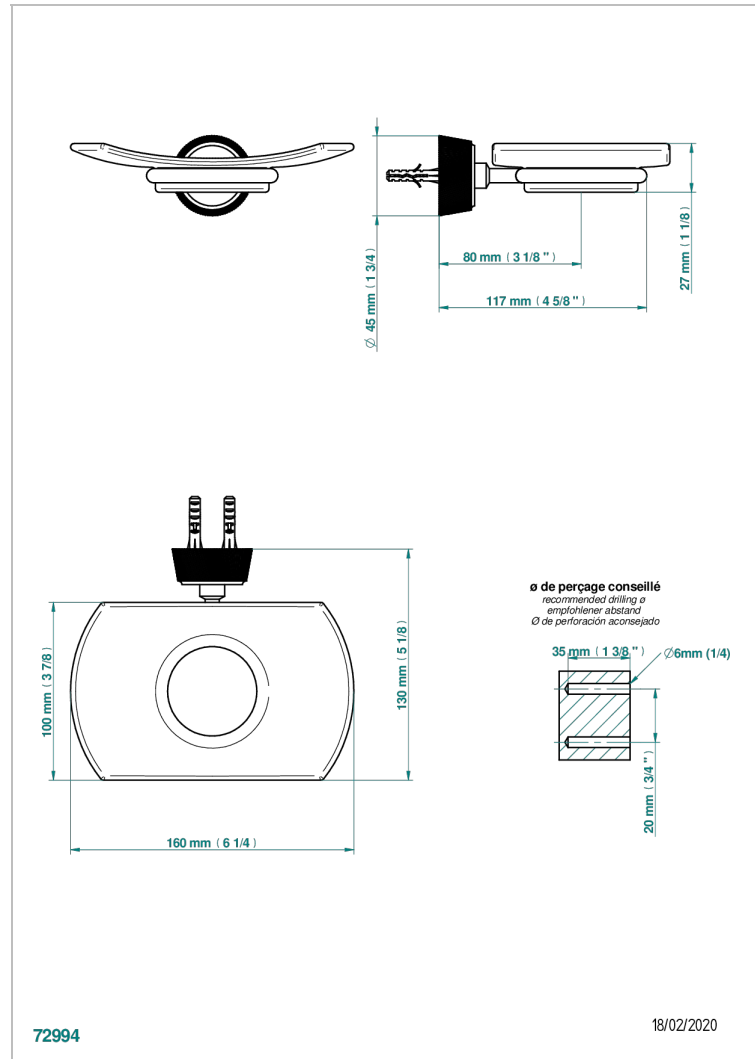

# CORVAIR HOWLITE

U8F-500

Wall mounted glass soap dish

THG<sup>®</sup>  
PARIS

## CHARACTERISTIC

- Corvaire Howlite
- Wall mounted glass soap dish