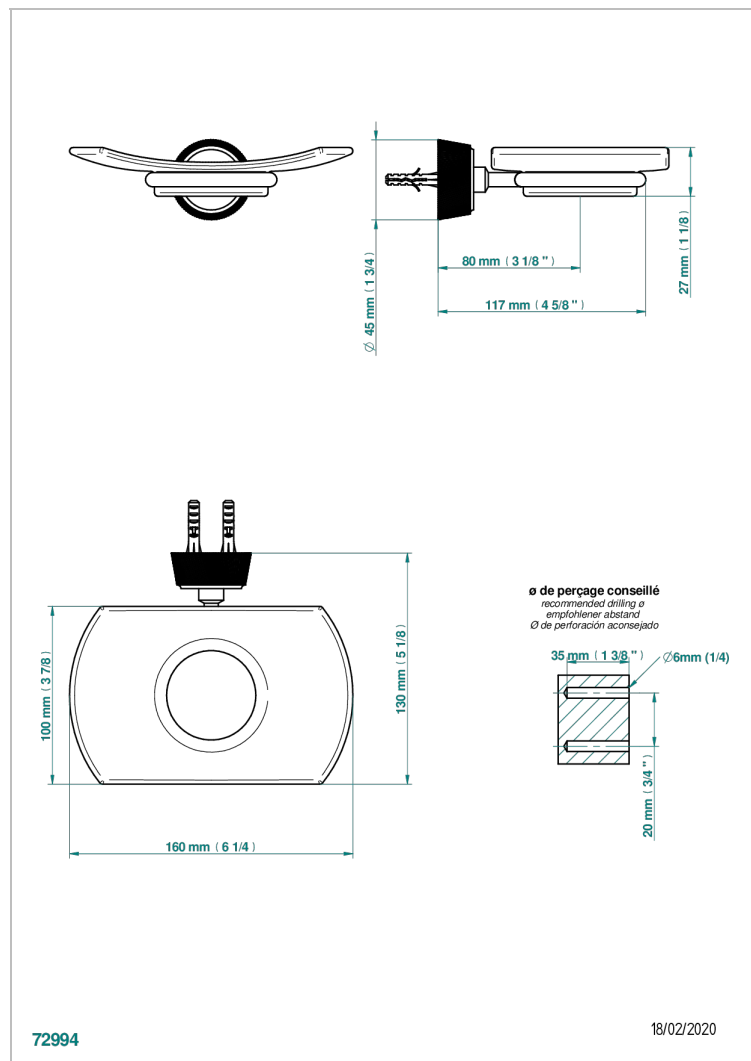

# CORVAIR WITH LEVER HANDLES

U8E-500

Glass soap dish, wall mounted

72994

18/02/2020

## CHARACTERISTIC

- Corvaire with lever handles
- Glass soap dish, wall mounted