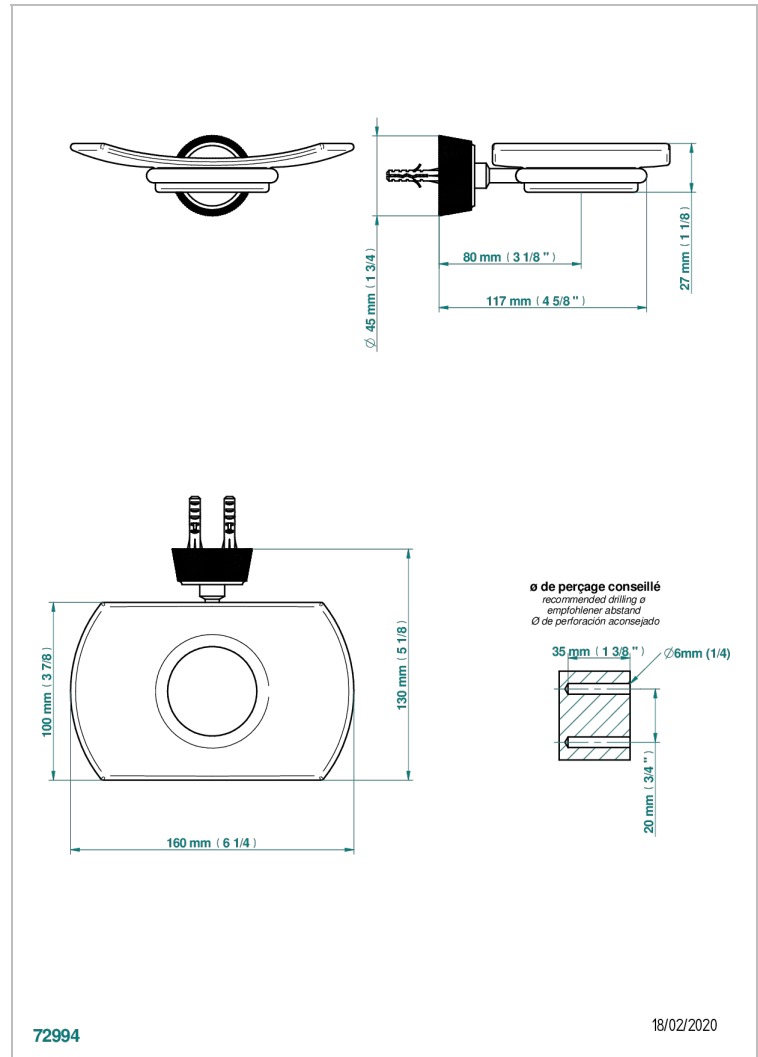

# CORVAIR WITH LEVER

U8E-500

Wall mounted glass soap dish

THG<sup>®</sup>  
PARIS

## CHARACTERISTIC

- Corvaire with lever
- Wall mounted glass soap dish