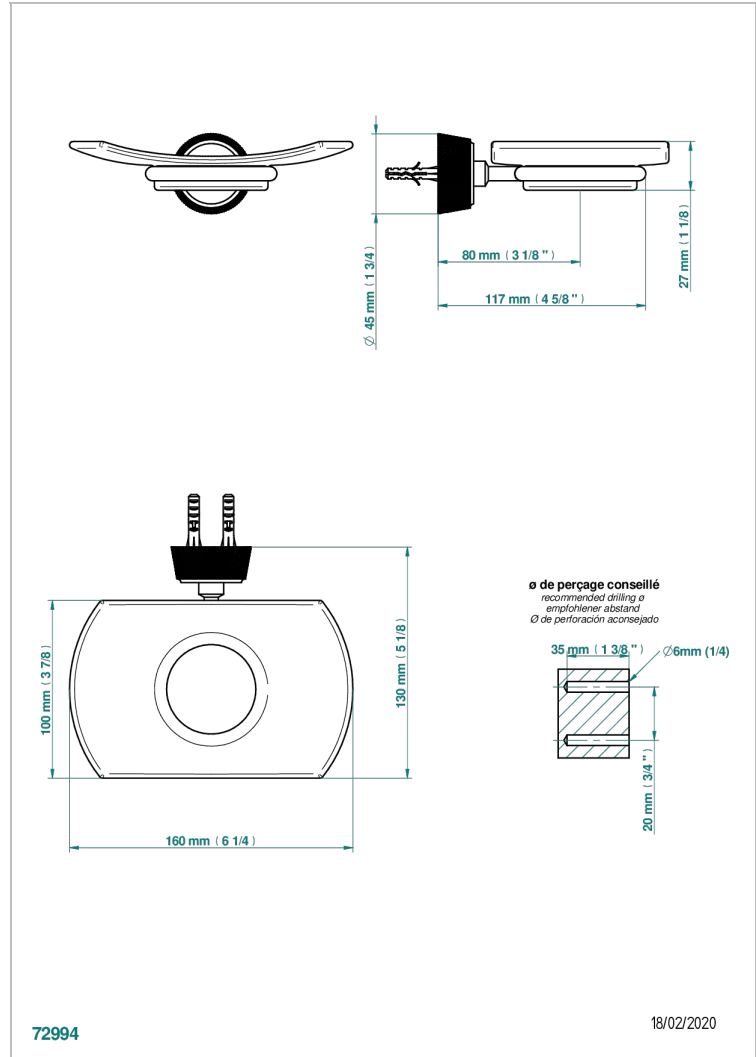

CORVAIR WITH LEVER

U8E-500

壁挂式肥皂架，带玻璃肥皂碟

特色

- Corvaire with lever
- 壁挂式肥皂架，带玻璃肥皂碟

可选饰面

Black ceram - D30
Blush PVD - H62
Graphite PVD - H64
Matt Umber PVD - H67
Matt blush PVD - H60
Matt graphite PVD - H65

PVD哑光棕铜 - F34
PVD哑光金 - H53
PVD哑光铜 - H50
PVD哑光镍 - H56
PVD抛光铜 - H49
PVD棕铜 - F33