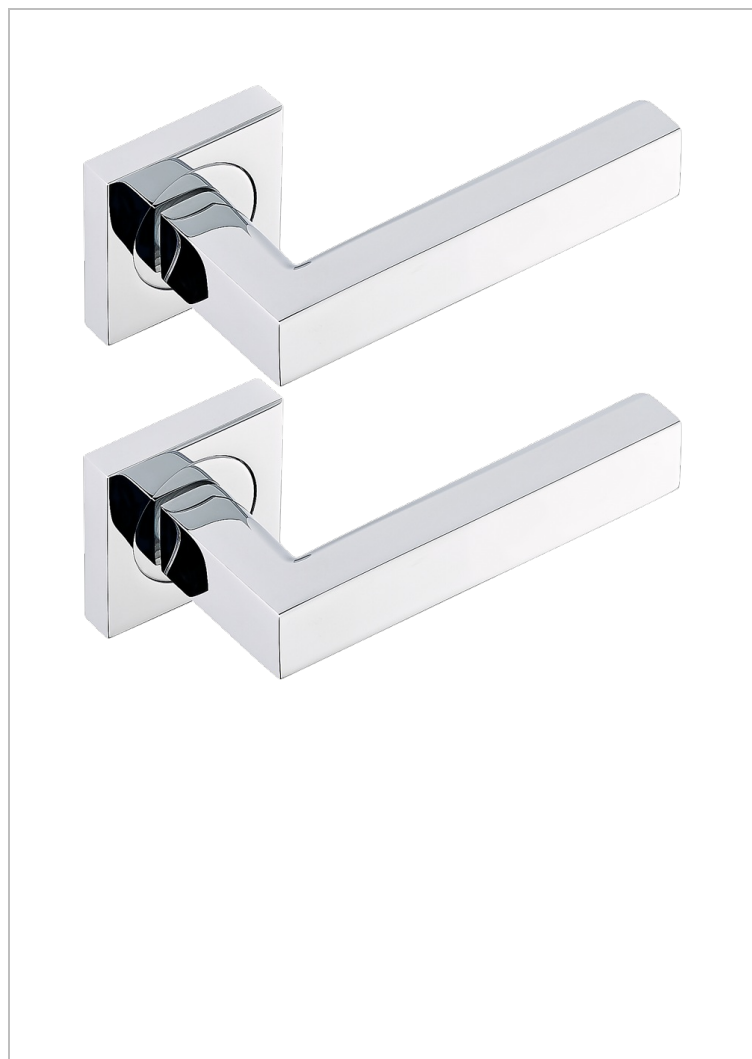

COLLECTION GENEVE

B8C-DHSM1

Pair of door handles - Genève, metal

THG[®]
PARIS

CHARACTERISTIC

- Collection Genève
- Pair of door handles - Genève, metal

AVAILABLE FINITIONS

Black ceram - D30
Blush PVD - H62
Brass color PVD - H49
Brown bronze color PVD - F33
Gold color PVD - H52
Graphite PVD - H64

Lacquered light bronze - D01
Matt Umber PVD - H67
Matt blush PVD - H60
Matt brass color PVD - H50
Matt brown bronze color PVD - F34
Matt gold - F07

Matt gold color PVD - H53
Matt graphite PVD - H65
Matt nickel (color finish) - C01
Matt nickel color PVD - H56
Nickel color PVD - H55
Polished chrome (color finish) - A02

Polished gold (color finish) - F01
Polished nickel - B01
Soft gold - F30
Soft matt gold - F31
Umber PVD - H66