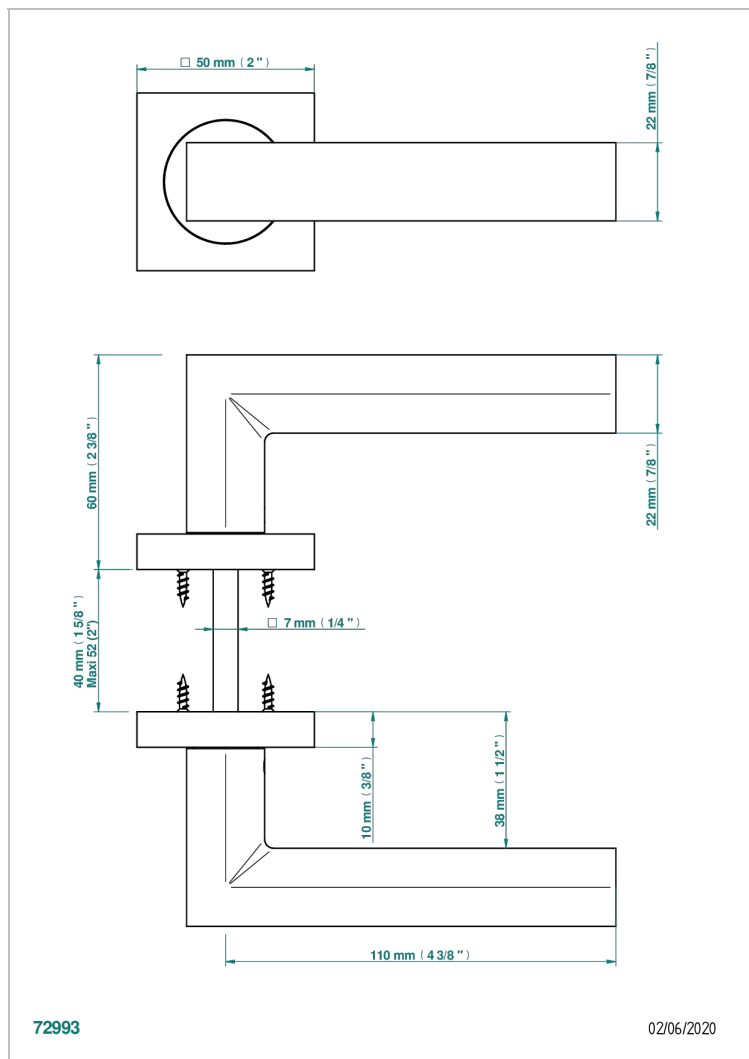

COLLECTION GENEVE

B8C-DHSM1

Pair of door handles - Genève, metal

THG[®]
PARIS

CHARACTERISTIC

- Collection Genève
- Pair of door handles - Genève, metal

AVAILABLE FINITIONS

Black ceram - D30
Blush PVD - H62
Brass color PVD - H49
Brown bronze color PVD - F33
Gold color PVD - H52
Graphite PVD - H64