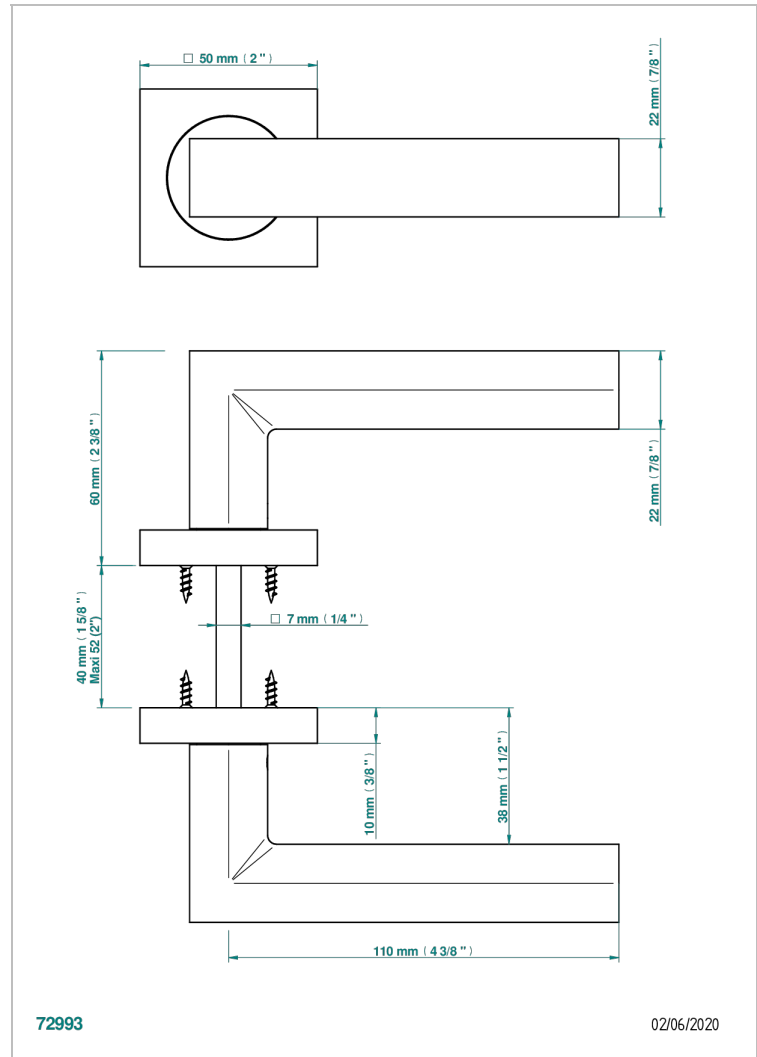

COLLECTION GENEVE

B8C-DHSM1

Pair of door handles - Genève, metal

THG[®]
PARIS

CHARACTERISTIC

- Collection Genève
- Pair of door handles - Genève, metal

AVAILABLE FINITIONS

Black ceram - D30
Blush PVD - H62
Brass color PVD - H49
Brown bronze color PVD - F33
Gold color PVD - H52
Graphite PVD - H64