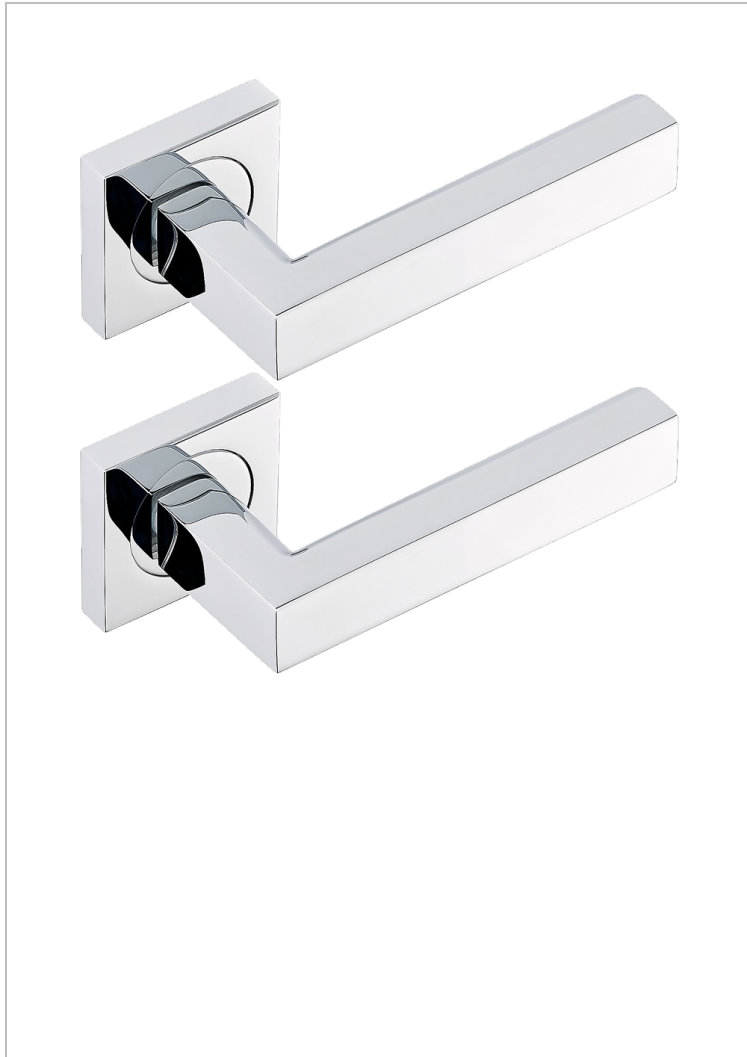

COLLECTION GENEVE

B8C-DHSM1

Pair of door handles - Genève, metal

THG[®]
PARIS

CHARACTERISTIC

- Collection Genève
- Pair of door handles - Genève, metal

AVAILABLE FINITIONS

Black ceram - D30
Blush PVD - H62
Brass color PVD - H49
Brown bronze color PVD - F33
Gold color PVD - H52
Graphite PVD - H64

Lacquered light bronze - D01
Matt Umber PVD - H67
Matt blush PVD - H60
Matt brass color PVD - H50
Matt brown bronze color PVD - F34
Matt gold - F07

Matt gold color PVD - H53
Matt graphite PVD - H65
Matt nickel (color finish) - C01
Matt nickel color PVD - H56
Nickel color PVD - H55
Polished chrome (color finish) - A02

Polished gold (color finish) - F01
Polished nickel - B01
Soft gold - F30
Soft matt gold - F31
Umber PVD - H66