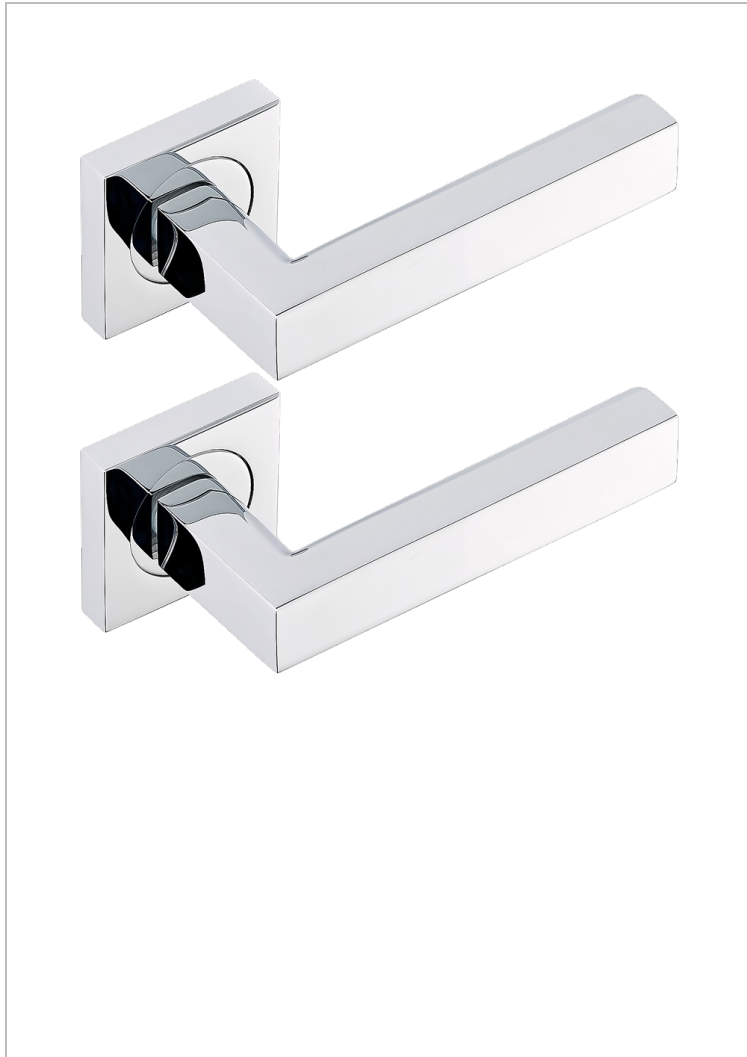

COLLECTION GENEVE

B8C-DHSM1

Paar Türgriffe, Genève Metall

THG[®]
PARIS

EIGENSCHAFTEN

- Collection Genève
- Paar Türgriffe, Genève Metall

VERFÜGBARE OBERFLÄCHEN

Blassgold - F30
Blassgold matt unlackiert - F31
Bronze hell - D01
Chrom - A02
Gold - F01
Gold matt - F07

Mattschwarz keramik - D30
Nickel matt - C01
Pvd blush - H62
Pvd blush matt - H60
Pvd bronze braun - F33
Pvd bronze braun matt - F34

Pvd gold - H52
Pvd gold matt - H53
Pvd graphite - H64
Pvd graphite matt - H65
Pvd messing - H49
Pvd messing matt - H50