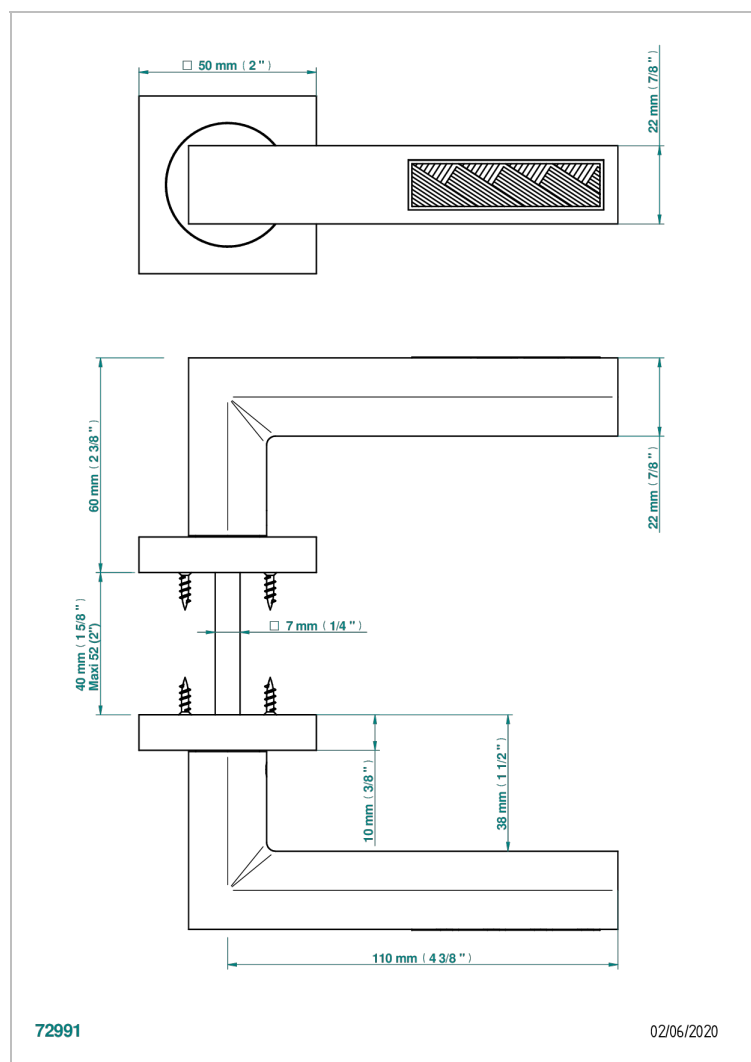

# COLLECTION GENEVE

B8C-DHSC1

Pair of door handles - Genève, Laliqne inlay

THG<sup>®</sup>  
PARIS

## CHARACTERISTIC

- Collection Genève
- Pair of door handles - Genève, Laliqne inlay