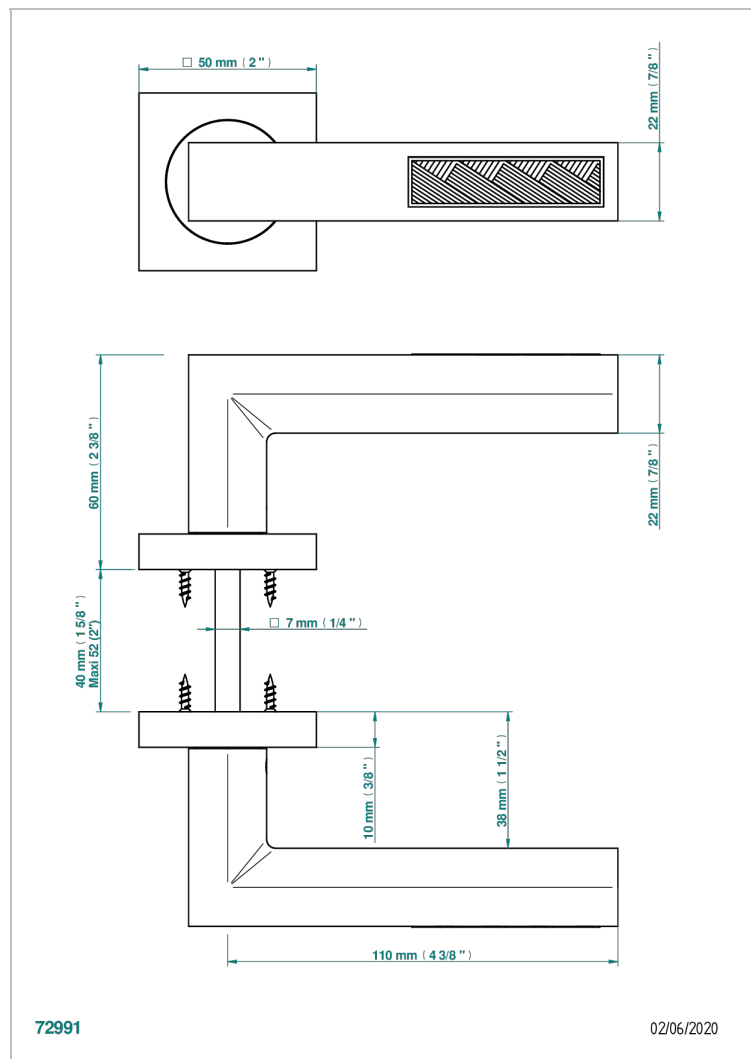

COLLECTION GENEVE

B8C-DHSC1

Pair of door handles - Genève, Laliqne inlay

THG[®]
PARIS

CHARACTERISTIC

- Collection Genève
- Pair of door handles - Genève, Laliqne inlay

AVAILABLE FINITIONS

Black ceram - D30
Blush PVD - H62
Brass color PVD - H49
Brown bronze color PVD - F33
Gold color PVD - H52
Graphite PVD - H64