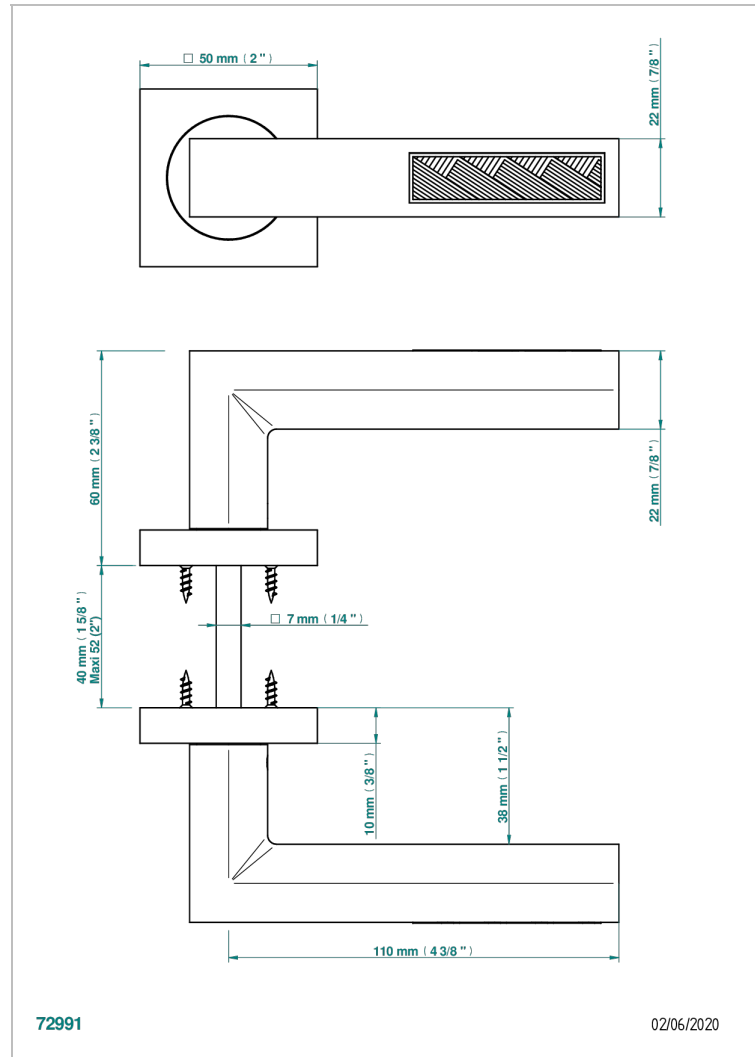

COLLECTION GENEVE

B8C-DHSC1

Pair of door handles - Genève, Laliqne inlay

THG[®]
PARIS

CHARACTERISTIC

- Collection Genève
- Pair of door handles - Genève, Laliqne inlay

AVAILABLE FINITIONS

Black ceram - D30
Blush PVD - H62
Brass color PVD - H49
Brown bronze color PVD - F33
Gold color PVD - H52
Graphite PVD - H64