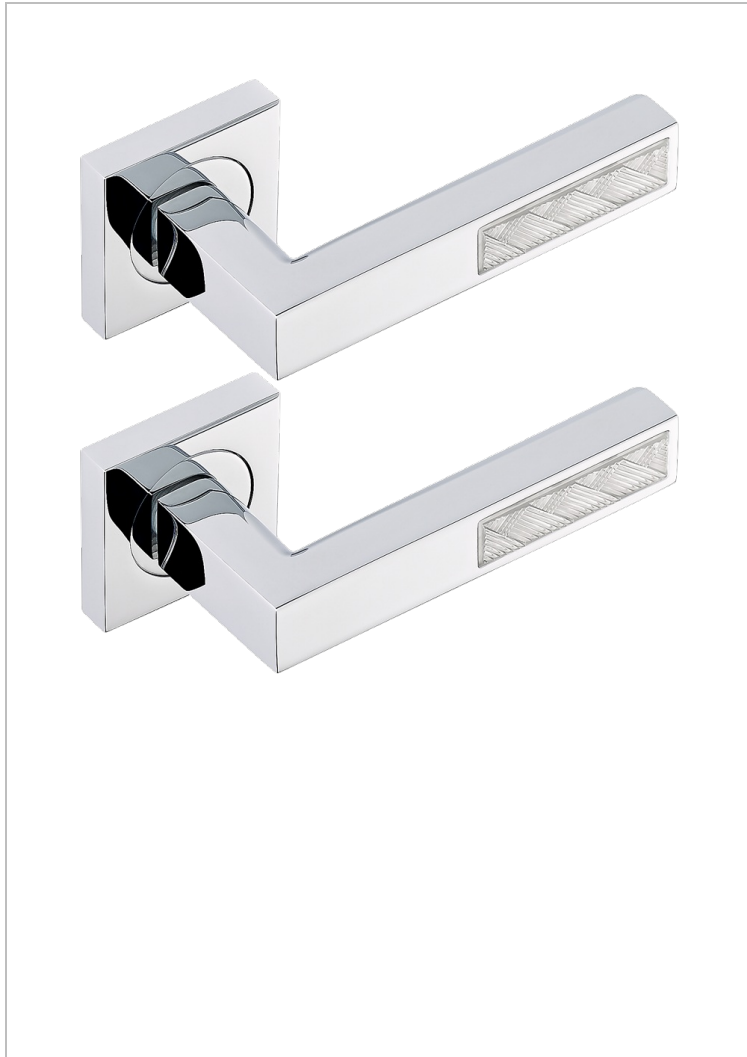

COLLECTION GENEVE

B8C-DHSC1

Pair of door handles - Genève, Laliqne inlay

THG[®]
PARIS

CHARACTERISTIC

- Collection Genève
- Pair of door handles - Genève, Laliqne inlay

AVAILABLE FINITIONS

Black ceram - D30
Blush PVD - H62
Brass color PVD - H49
Brown bronze color PVD - F33
Gold color PVD - H52
Graphite PVD - H64

Lacquered light bronze - D01
Matt Umber PVD - H67
Matt blush PVD - H60
Matt brass color PVD - H50
Matt brown bronze color PVD - F34
Matt gold - F07

Matt gold color PVD - H53
Matt graphite PVD - H65
Matt nickel (color finish) - C01
Matt nickel color PVD - H56
Nickel color PVD - H55
Polished chrome (color finish) - A02

Polished gold (color finish) - F01
Polished nickel - B01
Soft gold - F30
Soft matt gold - F31
Umber PVD - H66