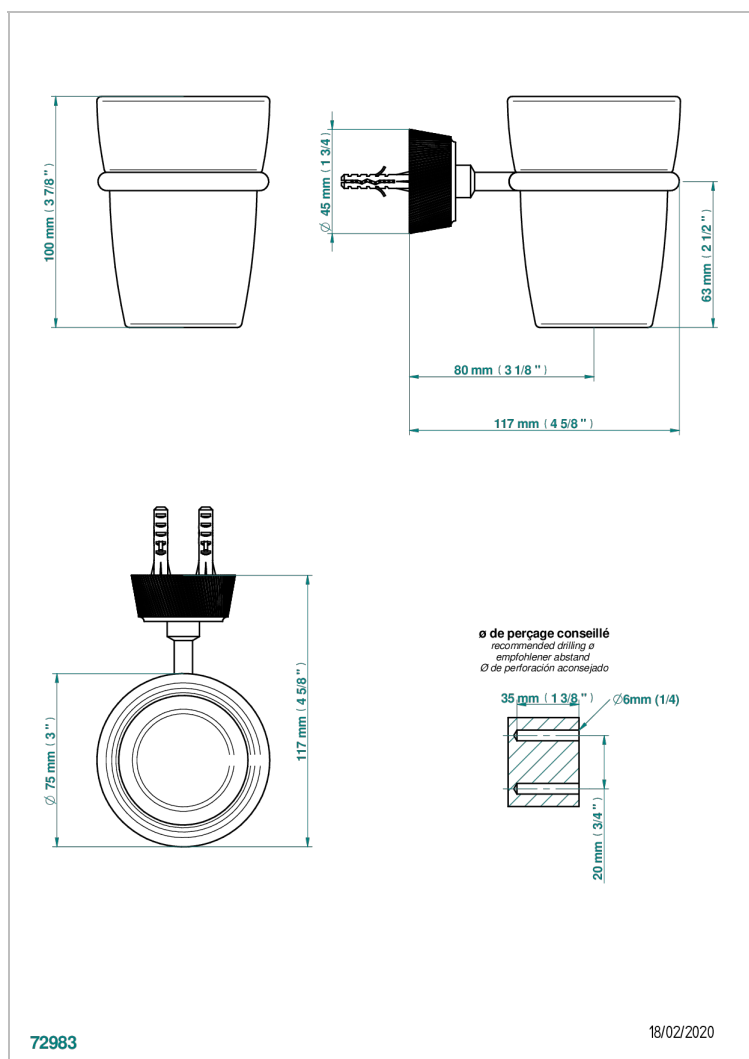

CORVAIR FIOR DI BOSCO WITH LEVER HANDLES

U8L-536

Tumbler holder, wall mounted

THG[®]
PARIS

CHARACTERISTIC

- Corvaire Fior di Bosco with lever handles
- Tumbler holder, wall mounted

AVAILABLE FINITIONS

Black ceram - D30
Blush PVD - H62
Brass color PVD - H49
Brown bronze color PVD - F33
Chrome polished - A02
Gold color PVD - H52