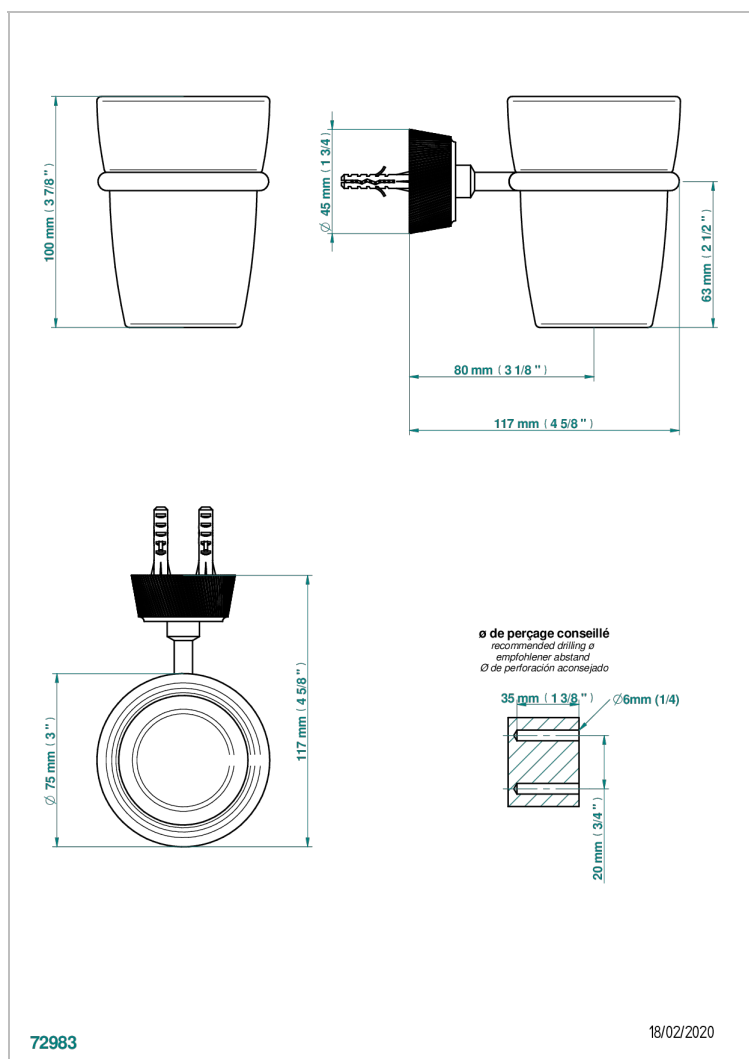

# CORVAIR FIOR DI BOSCO WITH LEVER

U8L-536

Wall mounted glass tumbler and holder

THG<sup>®</sup>  
PARIS

## CHARACTERISTIC

- Corvaire Fior di Bosco with lever
- Wall mounted glass tumbler and holder