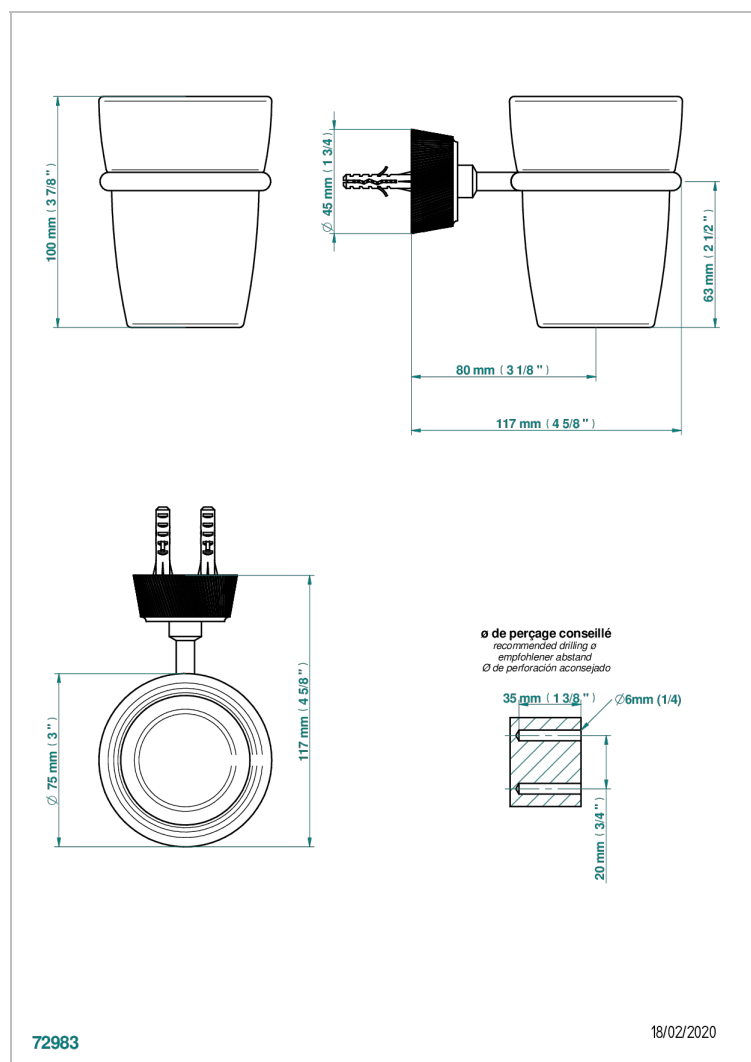

# CORVAIR FIOR DI BOSCO WITH LEVER

U8L-536

Wall mounted glass tumbler and holder

THG<sup>®</sup>  
PARIS

## CHARACTERISTIC

- Corvoir Fior di Bosco with lever
- Wall mounted glass tumbler and holder