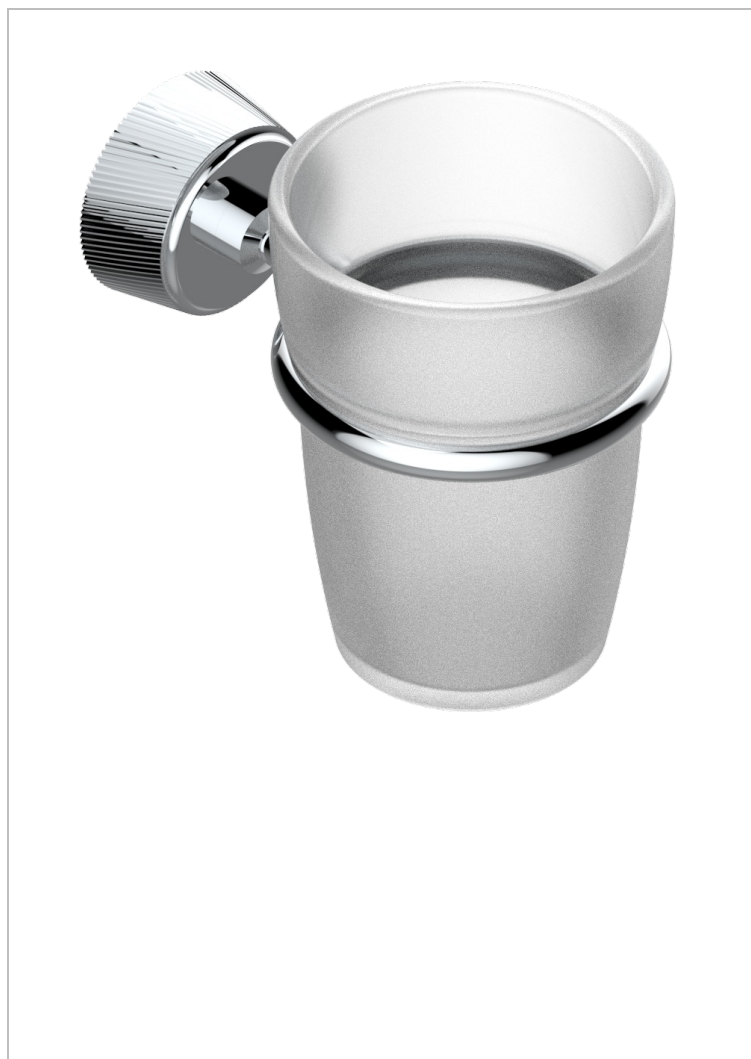

# CORVAIR FIOR DI BOSCO WITH LEVER

U8L-536

Wall mounted glass tumbler and holder

THG<sup>®</sup>  
PARIS

## CHARACTERISTIC

- Corvaire Fior di Bosco with lever
- Wall mounted glass tumbler and holder

## AVAILABLE FINITIONS

Black ceram - D30  
Blush PVD - H62  
Brass color PVD - H49  
Brown bronze color PVD - F33  
Gold color PVD - H52  
Graphite PVD - H64

Lacquered light bronze - D01  
Matt Umber PVD - H67  
Matt blush PVD - H60  
Matt brass color PVD - H50  
Matt brown bronze color PVD - F34  
Matt chrome - C02