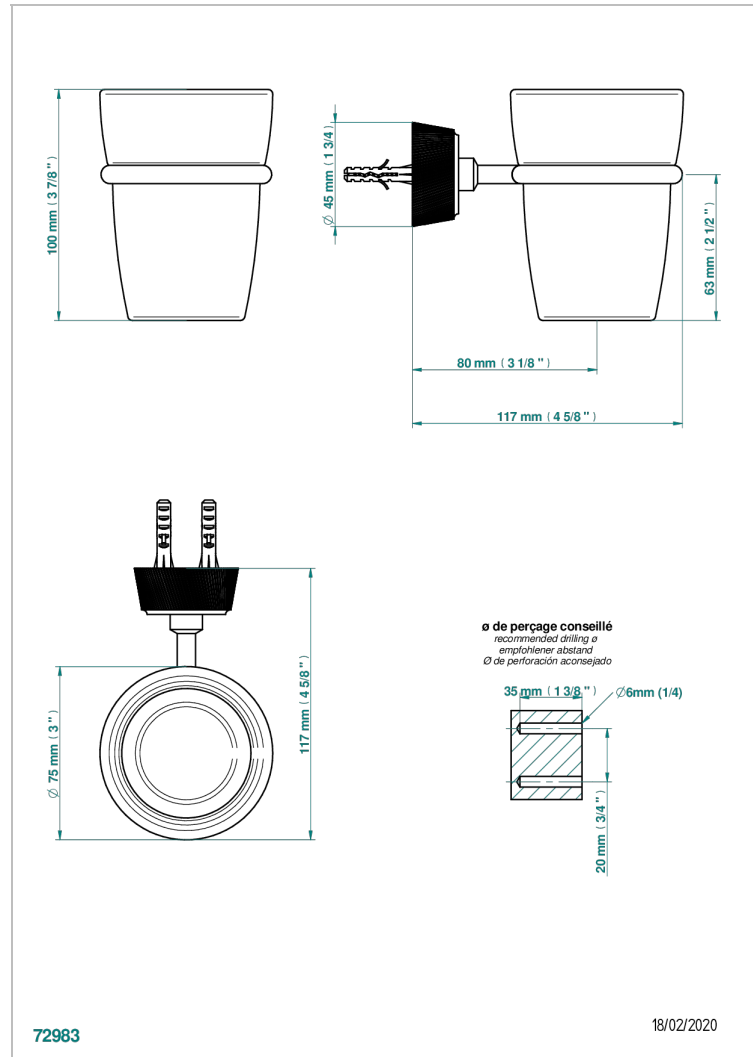

CORVAIR FIOR DI BOSCO

U8K-536

Tumbler holder, wall mounted

THG[®]
PARIS

CHARACTERISTIC

- Corvoir Fior di Bosco
- Tumbler holder, wall mounted

AVAILABLE FINITIONS

Black ceram - D30
Blush PVD - H62
Brass color PVD - H49
Brown bronze color PVD - F33
Chrome polished - A02
Gold color PVD - H52