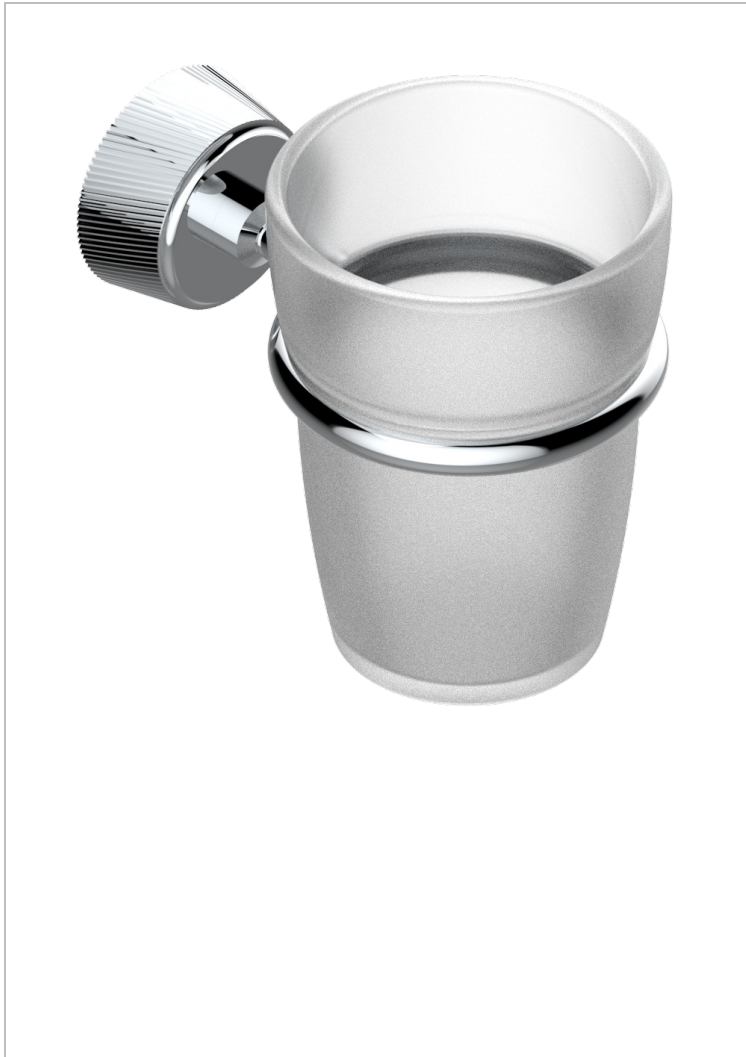

CORVAIR FIOR DI BOSCO

U8K-536

Tumbler holder, wall mounted

THG[®]
PARIS

CHARACTERISTIC

- Corvoir Fior di Bosco
- Tumbler holder, wall mounted

AVAILABLE FINITIONS

Black ceram - D30
Blush PVD - H62
Brass color PVD - H49
Brown bronze color PVD - F33
Chrome polished - A02
Gold color PVD - H52

Gold mat - F07
Gold polished - F01
Graphite PVD - H64
Light coated bronze - D01
Matt Umber PVD - H67
Matt blush PVD - H60

Matt brass color PVD - H50
Matt brown bronze color PVD - F34
Matt chrome (American satin) - C02
Matt gold color PVD - H53
Matt graphite PVD - H65
Matt nickel (American satin) - C01

Matt nickel color PVD - H56
Nickel color PVD - H55
Nickel polished - B01
Soft gold - F30
Soft matt gold - F31
Umber PVD - H66