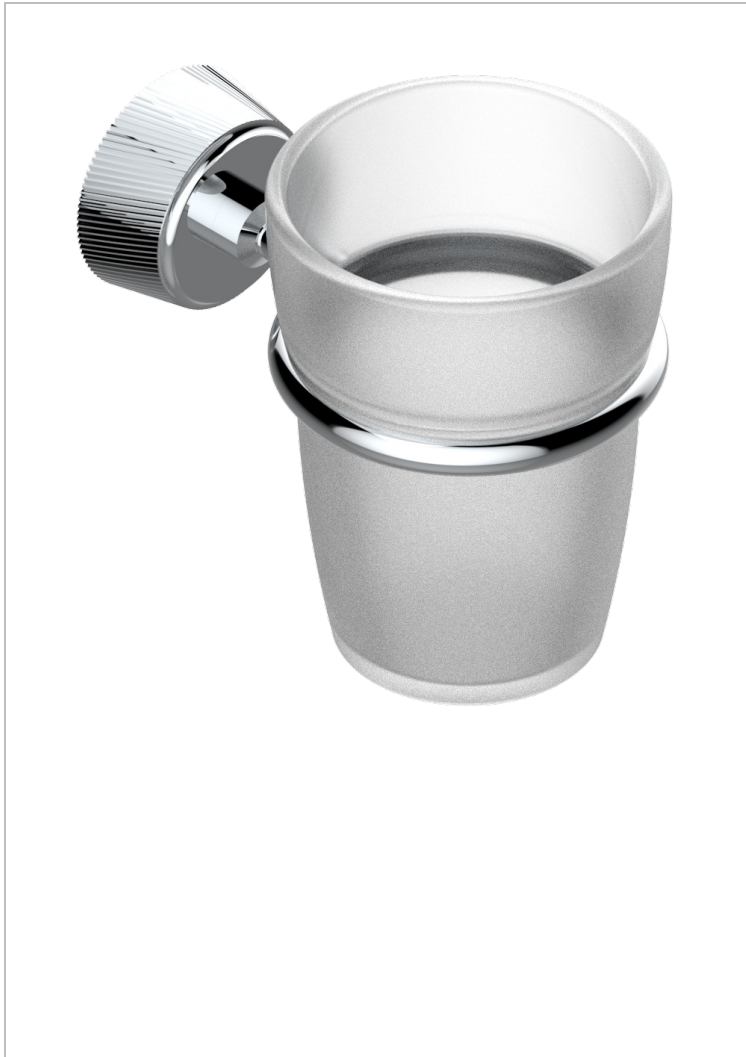

# CORVAIR FIOR DI BOSCO

U8K-536

Wall mounted glass tumbler and holder

THG<sup>®</sup>  
PARIS

## CHARACTERISTIC

- Corvoir Fior di Bosco
- Wall mounted glass tumbler and holder

## AVAILABLE FINITIONS

Black ceram - D30  
Blush PVD - H62  
Brass color PVD - H49  
Brown bronze color PVD - F33  
Gold color PVD - H52  
Graphite PVD - H64

Lacquered light bronze - D01  
Matt Umber PVD - H67  
Matt blush PVD - H60  
Matt brass color PVD - H50  
Matt brown bronze color PVD - F34  
Matt chrome - C02