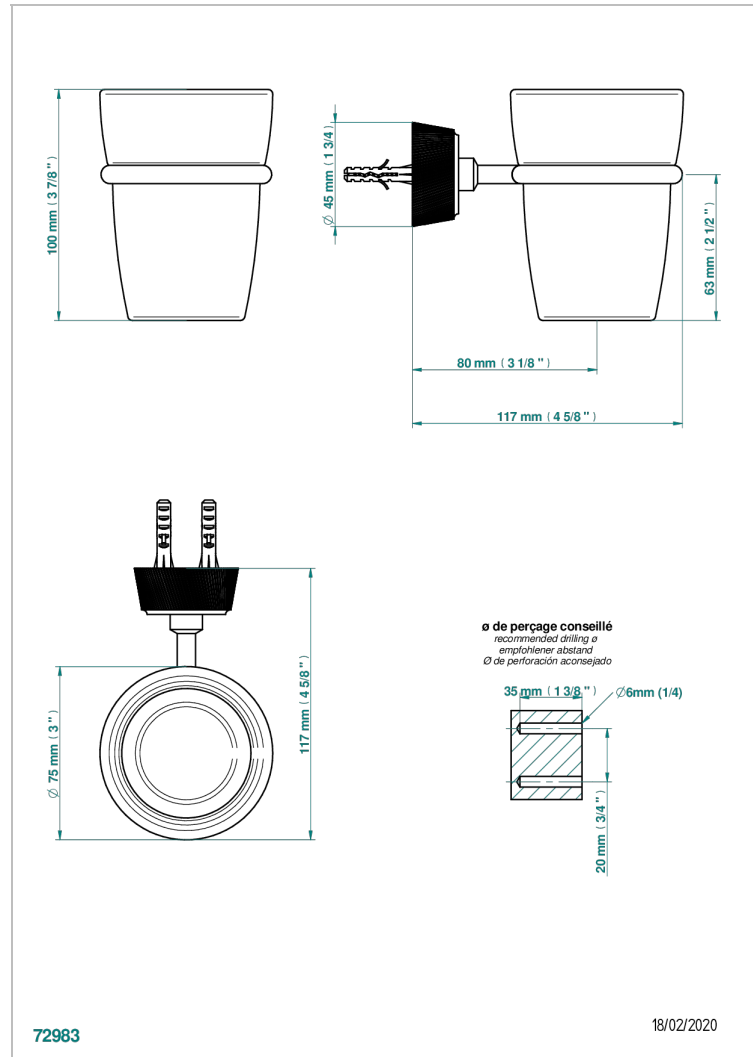

## CHARACTERISTIC

- Corvoir Fior di Bosco
- Wall mounted glass tumbler and holder