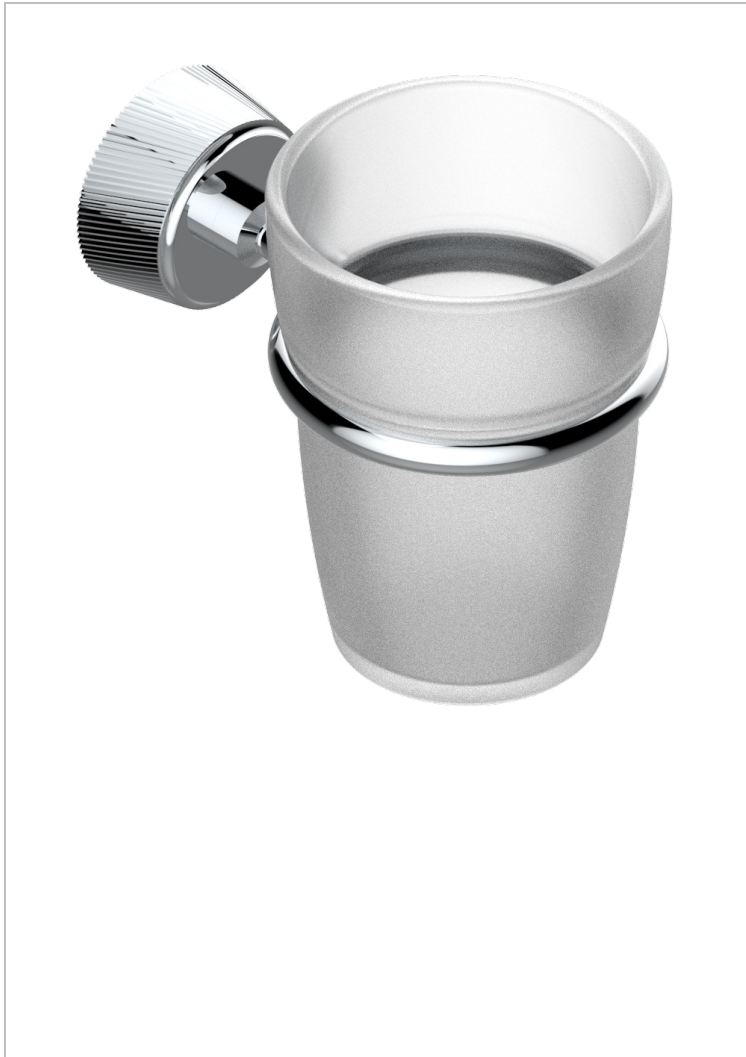

CORVAIR FIOR DI BOSCO

U8K-536

Wall mounted glass tumbler and holder

THG[®]
PARIS

CHARACTERISTIC

- Corvoir Fior di Bosco
- Wall mounted glass tumbler and holder

AVAILABLE FINITIONS

Black ceram - D30
Blush PVD - H62
Brass color PVD - H49
Brown bronze color PVD - F33
Gold color PVD - H52
Graphite PVD - H64

Lacquered light bronze - D01
Matt Umber PVD - H67
Matt blush PVD - H60
Matt brass color PVD - H50
Matt brown bronze color PVD - F34
Matt chrome - C02

Matt gold - F07
Matt gold color PVD - H53
Matt graphite PVD - H65
Matt nickel (color finish) - C01
Matt nickel color PVD - H56
Nickel color PVD - H55

Polished chrome (color finish) - A02
Polished gold (color finish) - F01
Polished nickel - B01
Soft gold - F30
Soft matt gold - F31
Umber PVD - H66