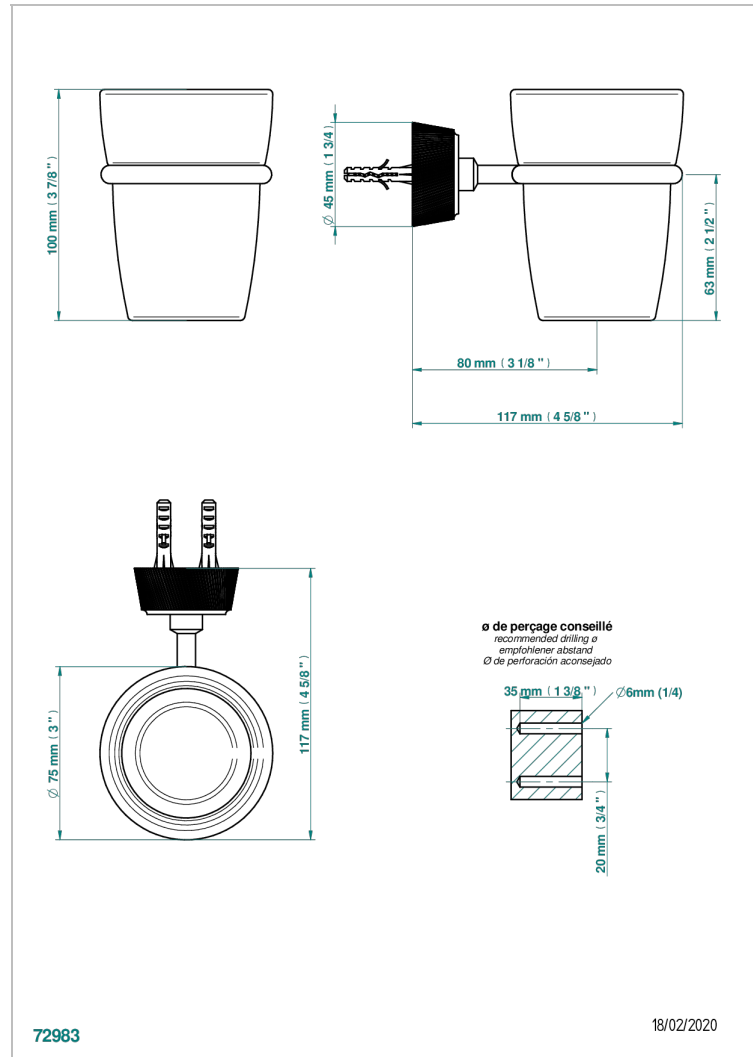

CORVAIR FIOR DI BOSCO

U8K-536

Wall mounted glass tumbler and holder

THG[®]
PARIS

CHARACTERISTIC

- Corvoir Fior di Bosco
- Wall mounted glass tumbler and holder

AVAILABLE FINITIONS

Black ceram - D30
Blush PVD - H62
Brass color PVD - H49
Brown bronze color PVD - F33
Gold color PVD - H52
Graphite PVD - H64