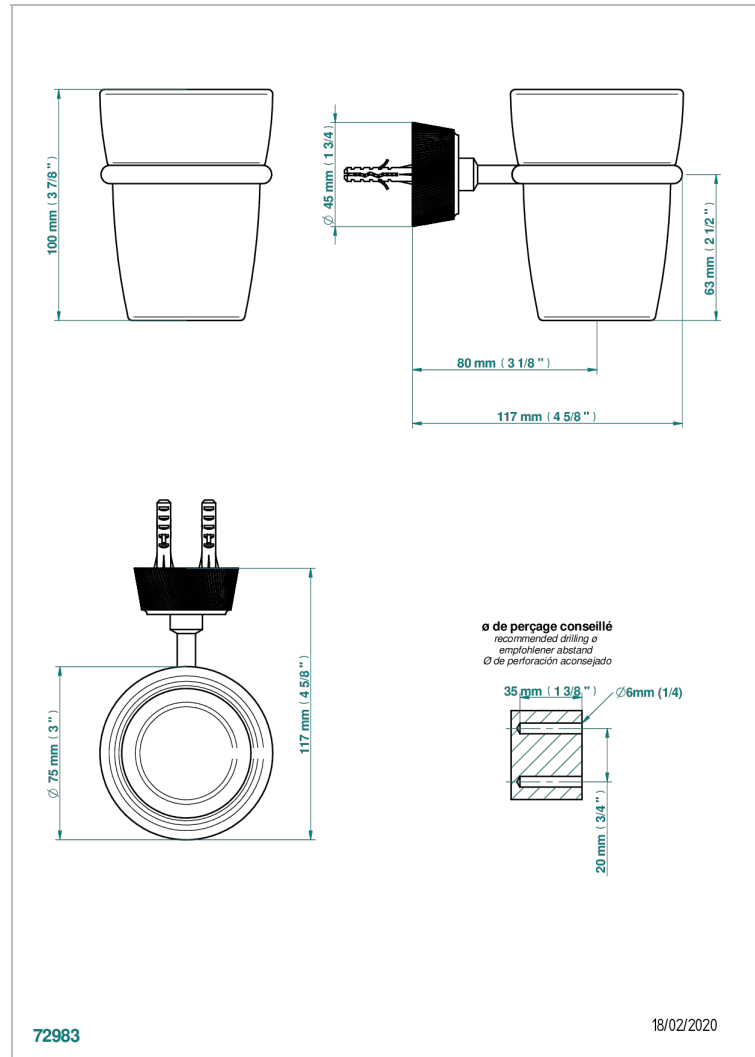

## CHARACTERISTIC

- Corvoir Fior di Bosco
- Wall mounted glass tumbler and holder