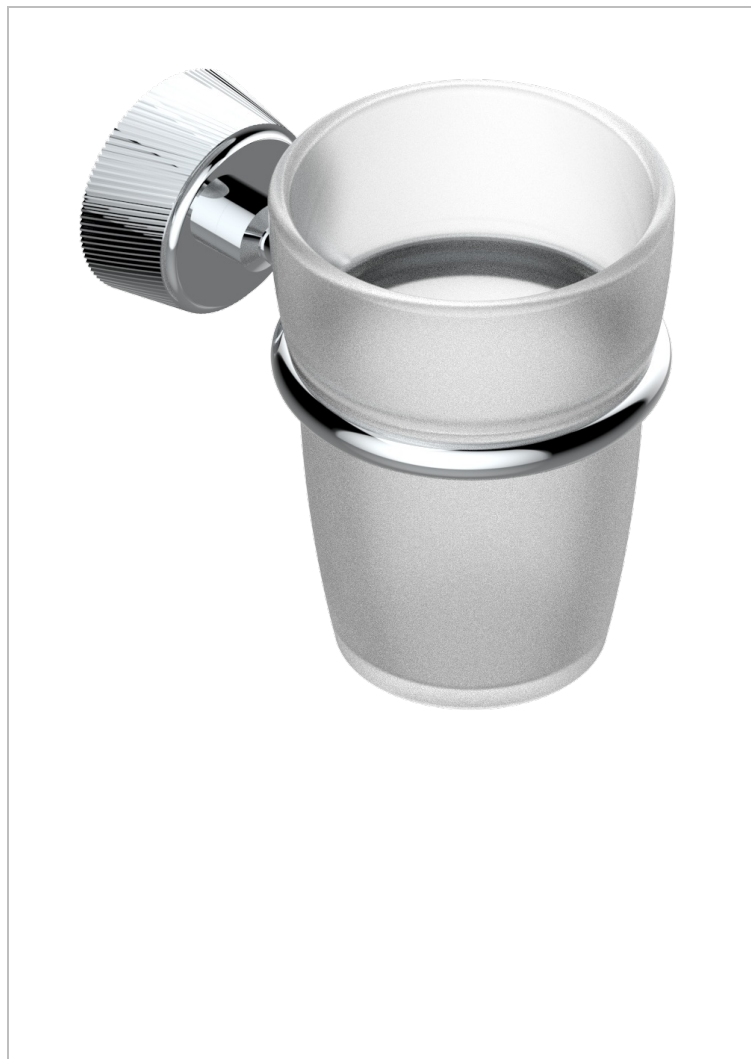

CORVAIR PORTORO WITH LEVER HANDLES

U8J-536

Tumbler holder, wall mounted

CHARACTERISTIC

- Corvaire Portoro with lever handles
- Tumbler holder, wall mounted

AVAILABLE FINITIONS

Black ceram - D30
Blush PVD - H62
Brass color PVD - H49
Brown bronze color PVD - F33
Chrome polished - A02
Gold color PVD - H52

Gold mat - F07
Gold polished - F01
Graphite PVD - H64
Light coated bronze - D01
Matt Umber PVD - H67
Matt blush PVD - H60

Matt brass color PVD - H50
Matt brown bronze color PVD - F34
Matt chrome (American satin) - C02
Matt gold color PVD - H53
Matt graphite PVD - H65
Matt nickel (American satin) - C01

Matt nickel color PVD - H56
Nickel color PVD - H55
Nickel polished - B01
Soft gold - F30
Soft matt gold - F31
Umber PVD - H66