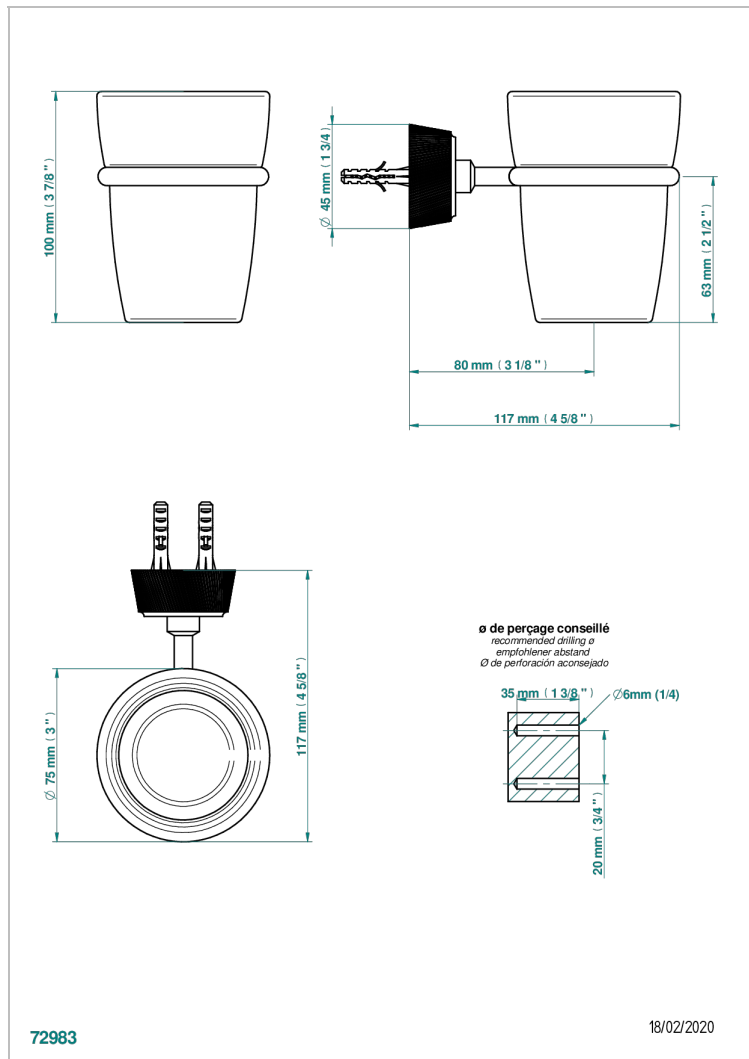

CORVAIR PORTORO WITH LEVER HANDLES

U8J-536

Tumbler holder, wall mounted

CHARACTERISTIC

- Corvaire Portoro with lever handles
- Tumbler holder, wall mounted

AVAILABLE FINITIONS

Black ceram - D30
Blush PVD - H62
Brass color PVD - H49
Brown bronze color PVD - F33
Chrome polished - A02
Gold color PVD - H52