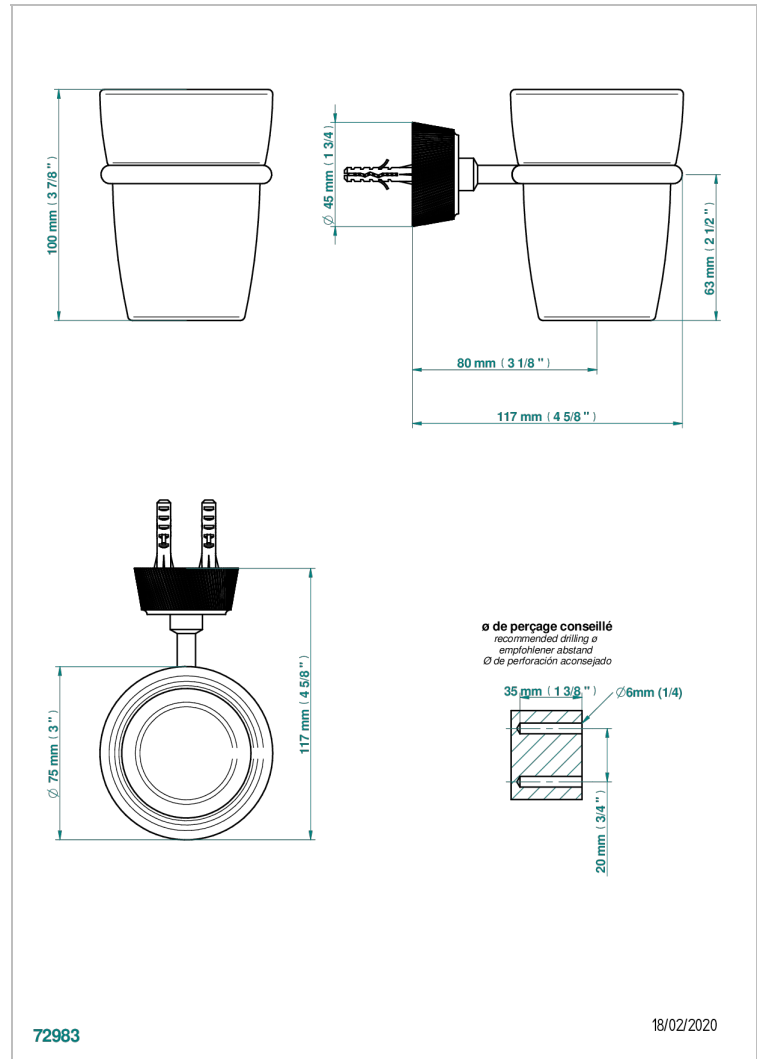

CORVAIR PORTORO WITH LEVER

U8J-536

Wall mounted glass tumbler and holder

THG[®]
PARIS

CHARACTERISTIC

- Corvaair Portoro with lever
- Wall mounted glass tumbler and holder

AVAILABLE FINITIONS

Black ceram - D30
Blush PVD - H62
Brass color PVD - H49
Brown bronze color PVD - F33
Gold color PVD - H52
Graphite PVD - H64