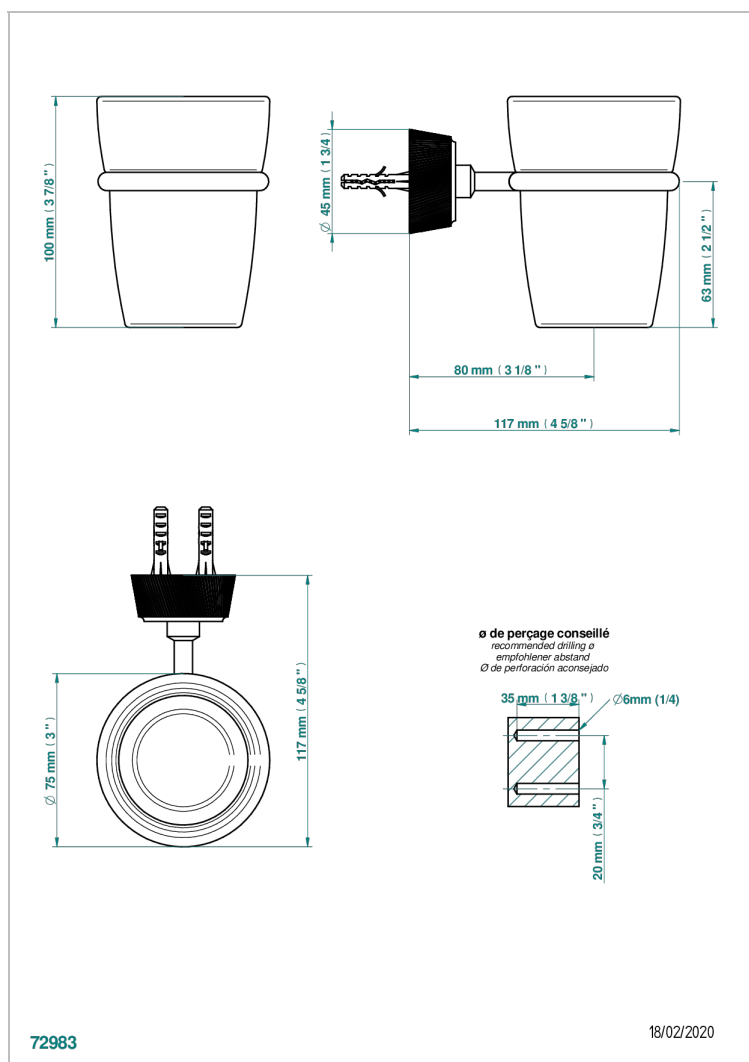

CORVAIR PORTORO WITH LEVER

U8J-536

Wall mounted glass tumbler and holder

THG[®]
PARIS

CHARACTERISTIC

- Corvaair Portoro with lever
- Wall mounted glass tumbler and holder

AVAILABLE FINITIONS

Black ceram - D30
Blush PVD - H62
Brass color PVD - H49
Brown bronze color PVD - F33
Gold color PVD - H52
Graphite PVD - H64