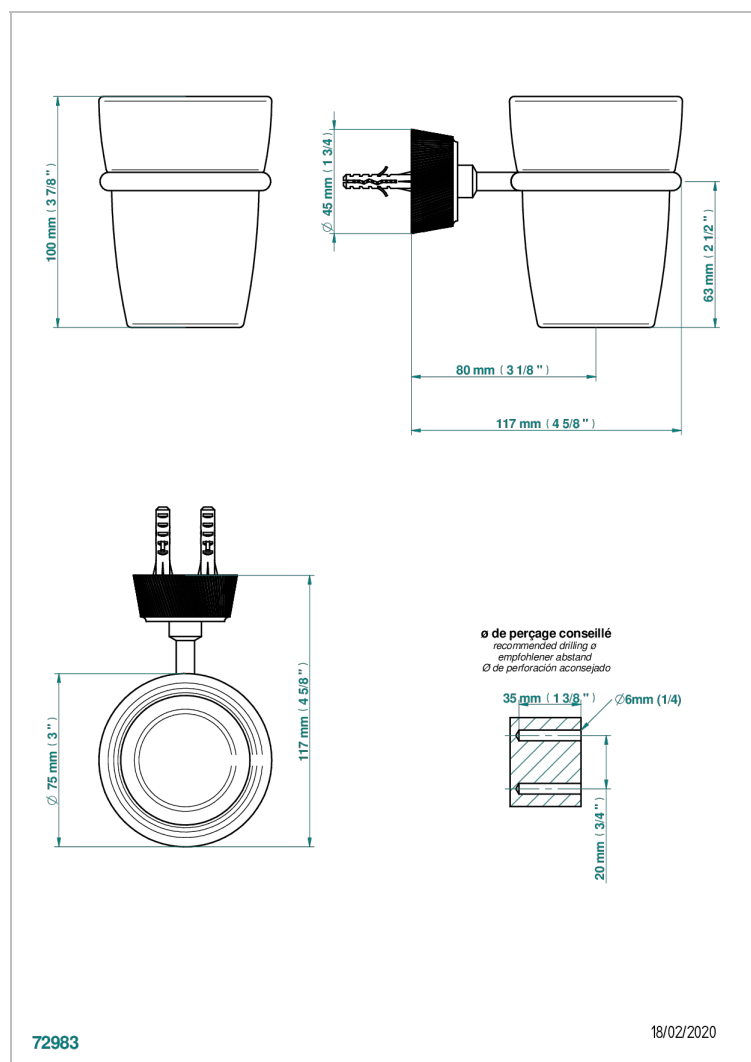

CORVAIR PORTORO WITH LEVER

U8J-536

Wall mounted glass tumbler and holder

THG[®]
PARIS

CHARACTERISTIC

- Corvaair Portoro with lever
- Wall mounted glass tumbler and holder

AVAILABLE FINITIONS

Black ceram - D30
Blush PVD - H62
Brass color PVD - H49
Brown bronze color PVD - F33
Gold color PVD - H52
Graphite PVD - H64