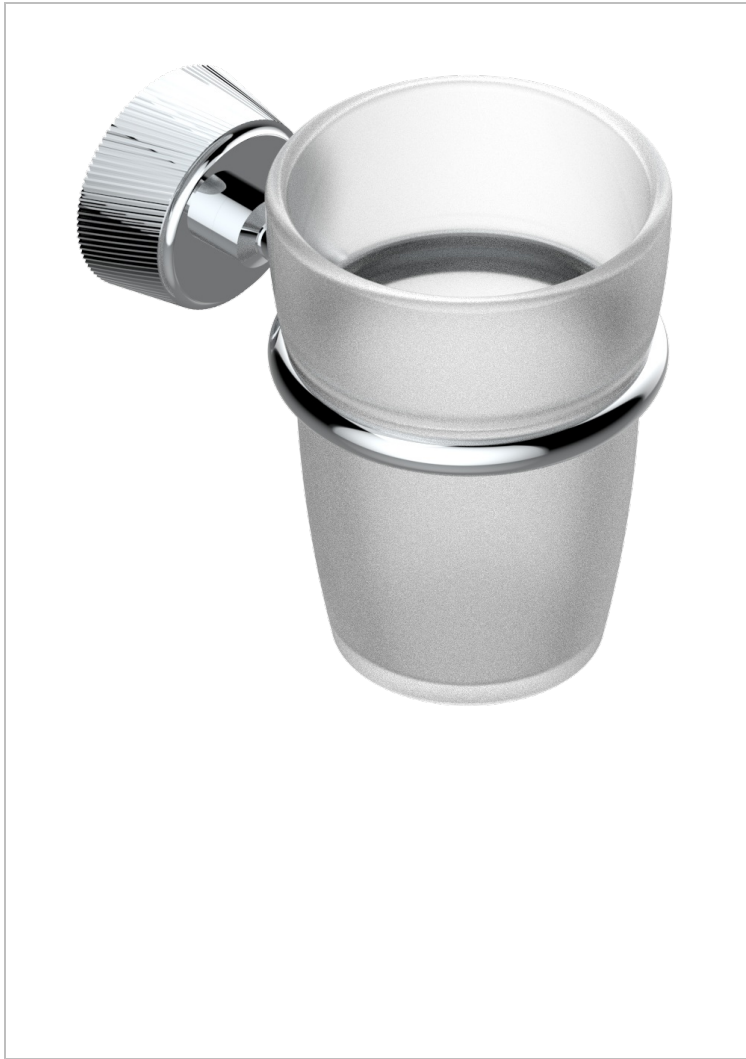

CORVAIR PORTORO WITH LEVER

U8J-536

壁挂式杯架，带杯子

THG[®]
PARIS

特色

- Corvaair Portoro with lever
- 壁挂式杯架，带杯子

可选饰面

Black ceram - D30
Blush PVD - H62
Graphite PVD - H64
Matt Umber PVD - H67
Matt blush PVD - H60
Matt graphite PVD - H65