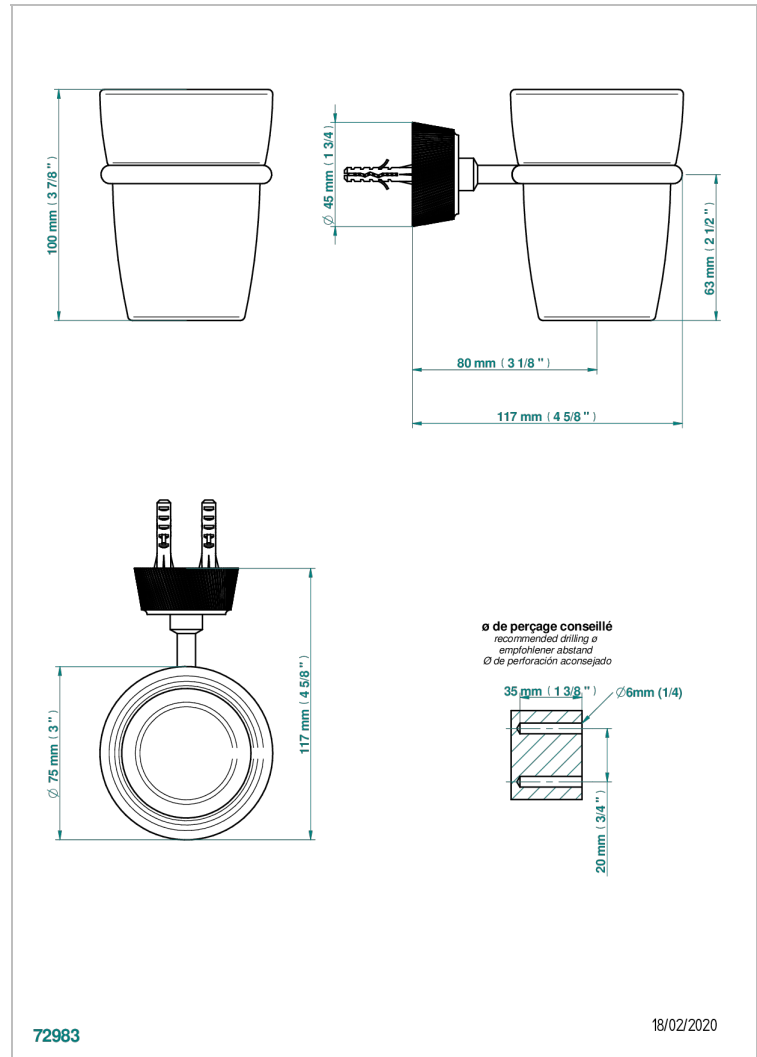

CORVAIR PORTORO

U8H-536

Tumbler holder, wall mounted

THG[®]
PARIS

CHARACTERISTIC

- Corvoir Portoro
- Tumbler holder, wall mounted

AVAILABLE FINITIONS

Black ceram - D30
Blush PVD - H62
Brass color PVD - H49
Brown bronze color PVD - F33
Chrome polished - A02
Gold color PVD - H52