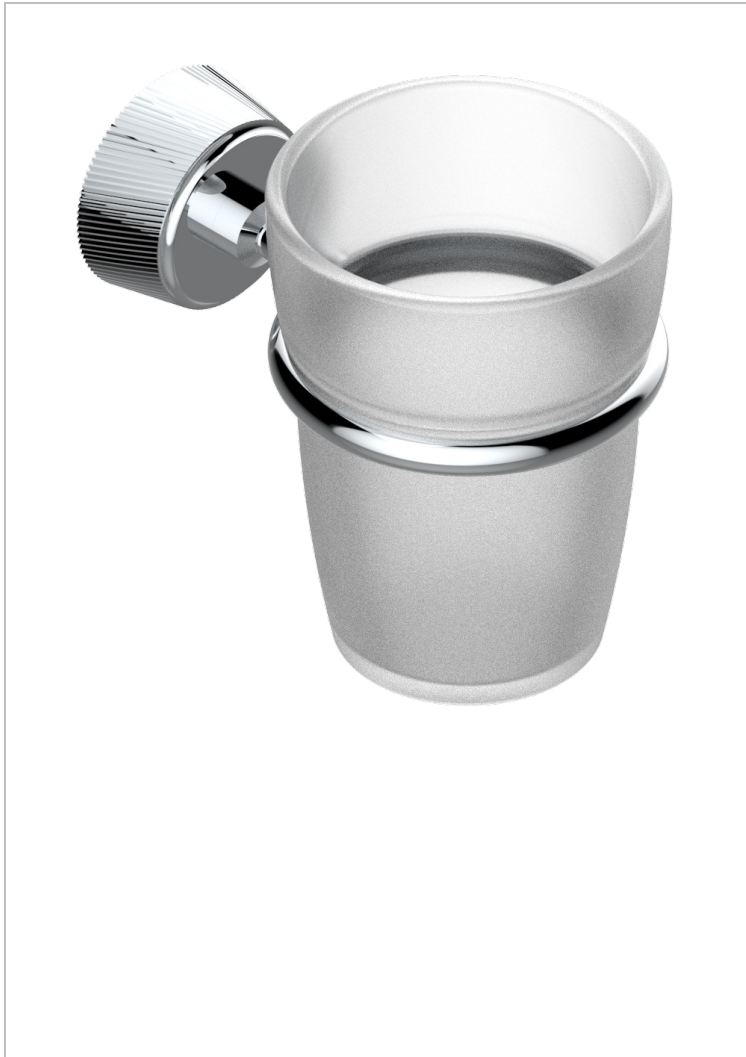

CORVAIR PORTORO

U8H-536

Wall mounted glass tumbler and holder

THG[®]
PARIS

CHARACTERISTIC

- Corvaair Portoro
- Wall mounted glass tumbler and holder

AVAILABLE FINITIONS

Black ceram - D30
Blush PVD - H62
Brass color PVD - H49
Brown bronze color PVD - F33
Gold color PVD - H52
Graphite PVD - H64

Lacquered light bronze - D01
Matt Umber PVD - H67
Matt blush PVD - H60
Matt brass color PVD - H50
Matt brown bronze color PVD - F34
Matt chrome - C02

Matt gold - F07
Matt gold color PVD - H53
Matt graphite PVD - H65
Matt nickel (color finish) - C01
Matt nickel color PVD - H56
Nickel color PVD - H55

Polished chrome (color finish) - A02
Polished gold (color finish) - F01
Polished nickel - B01
Soft gold - F30
Soft matt gold - F31
Umber PVD - H66