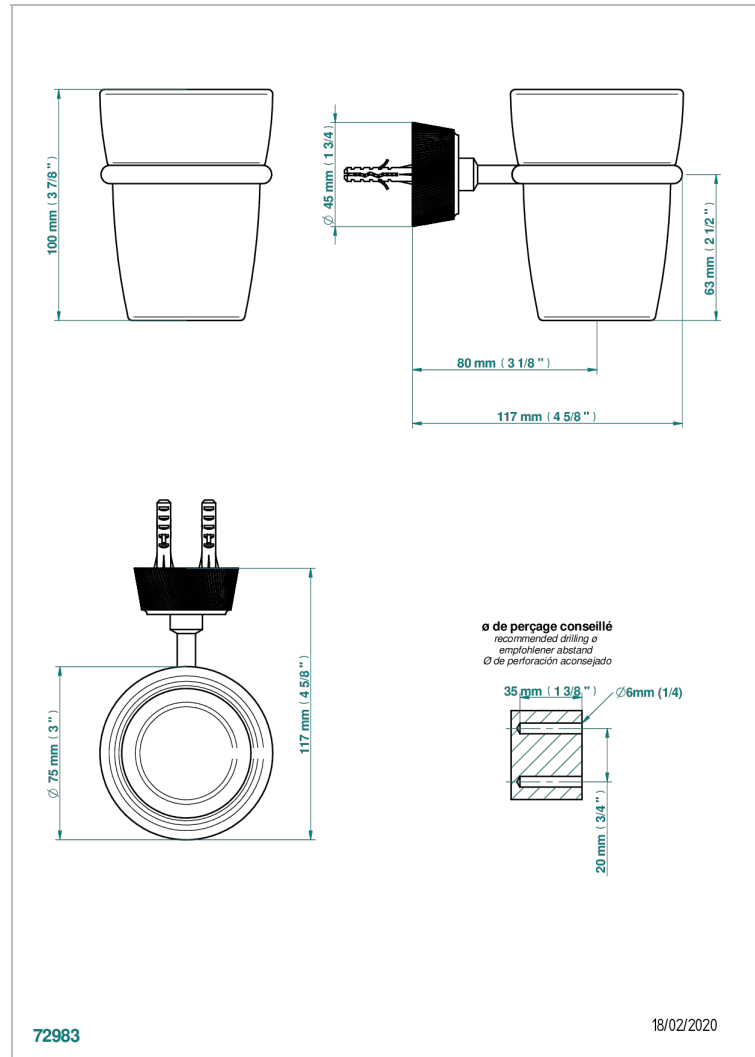

CORVAIR PORTORO

U8H-536

Wall mounted glass tumbler and holder

THG[®]
PARIS

CHARACTERISTIC

- Corvaair Portoro
- Wall mounted glass tumbler and holder

AVAILABLE FINITIONS

Black ceram - D30
Blush PVD - H62
Brass color PVD - H49
Brown bronze color PVD - F33
Gold color PVD - H52
Graphite PVD - H64