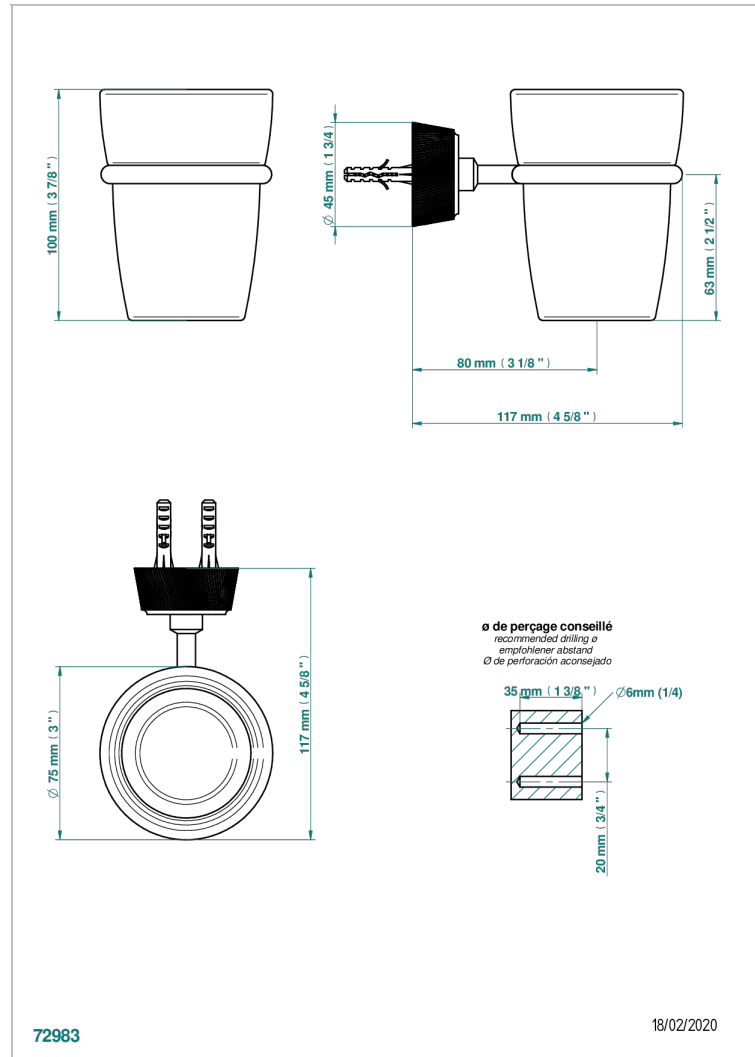

# CORVAIR PORTORO

U8H-536

Wall mounted glass tumbler and holder

THG<sup>®</sup>  
PARIS

## CHARACTERISTIC

- Corvaair Portoro
- Wall mounted glass tumbler and holder