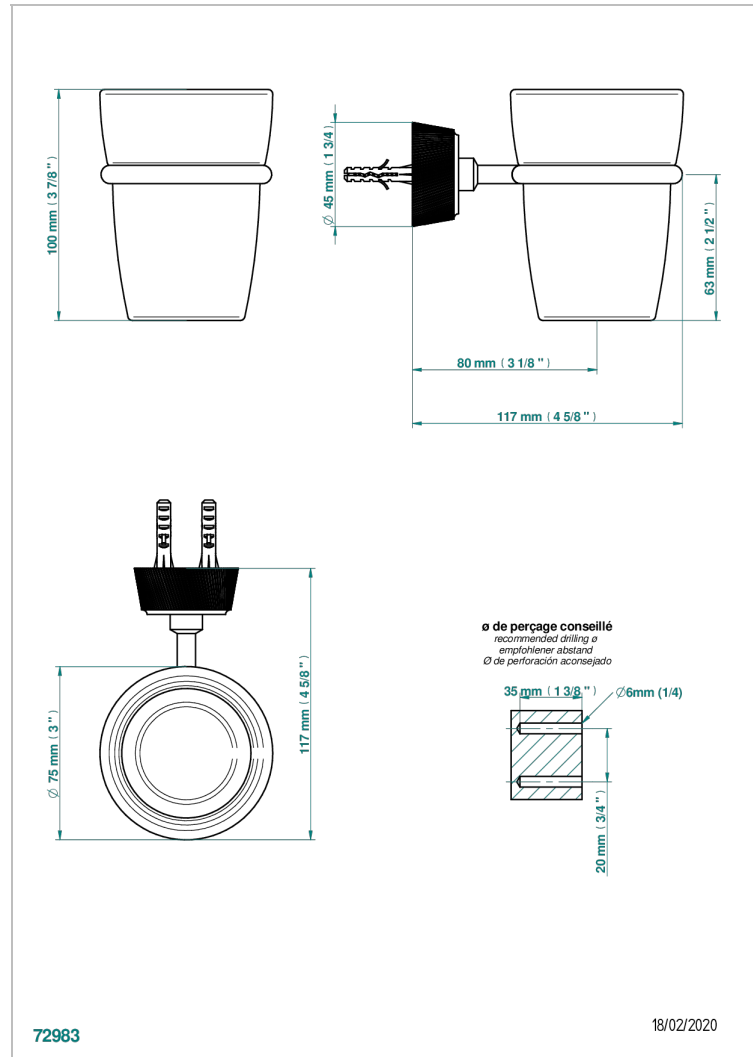

CORVAIR PORTORO

U8H-536

Wall mounted glass tumbler and holder

THG[®]
PARIS

CHARACTERISTIC

- Corvaair Portoro
- Wall mounted glass tumbler and holder

AVAILABLE FINITIONS

Black ceram - D30
Blush PVD - H62
Brass color PVD - H49
Brown bronze color PVD - F33
Gold color PVD - H52
Graphite PVD - H64