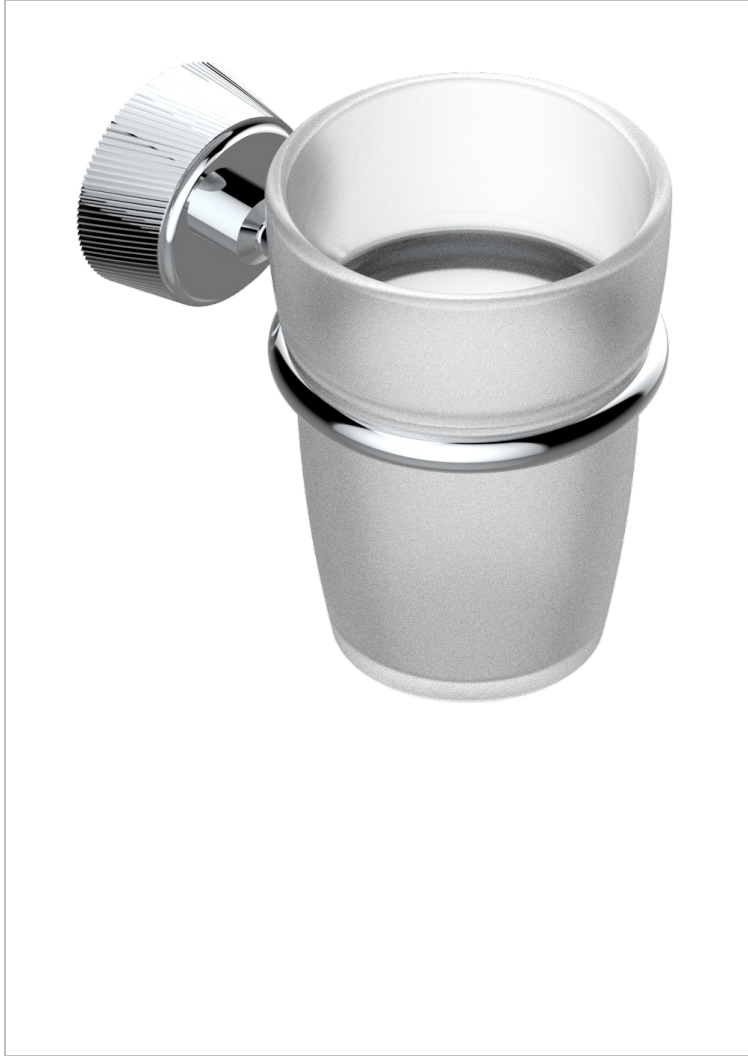

# CORVAIR HOWLITE WITH LEVER HANDLES

U8G-536

Tumbler holder, wall mounted

THG<sup>®</sup>  
PARIS

## CHARACTERISTIC

- Corvaire Howlite with lever handles
- Tumbler holder, wall mounted

## AVAILABLE FINITIONS

Black ceram - D30  
Blush PVD - H62  
Brass color PVD - H49  
Brown bronze color PVD - F33  
Chrome polished - A02  
Gold color PVD - H52

Gold mat - F07  
Gold polished - F01  
Graphite PVD - H64  
Light coated bronze - D01  
Matt Umber PVD - H67  
Matt blush PVD - H60