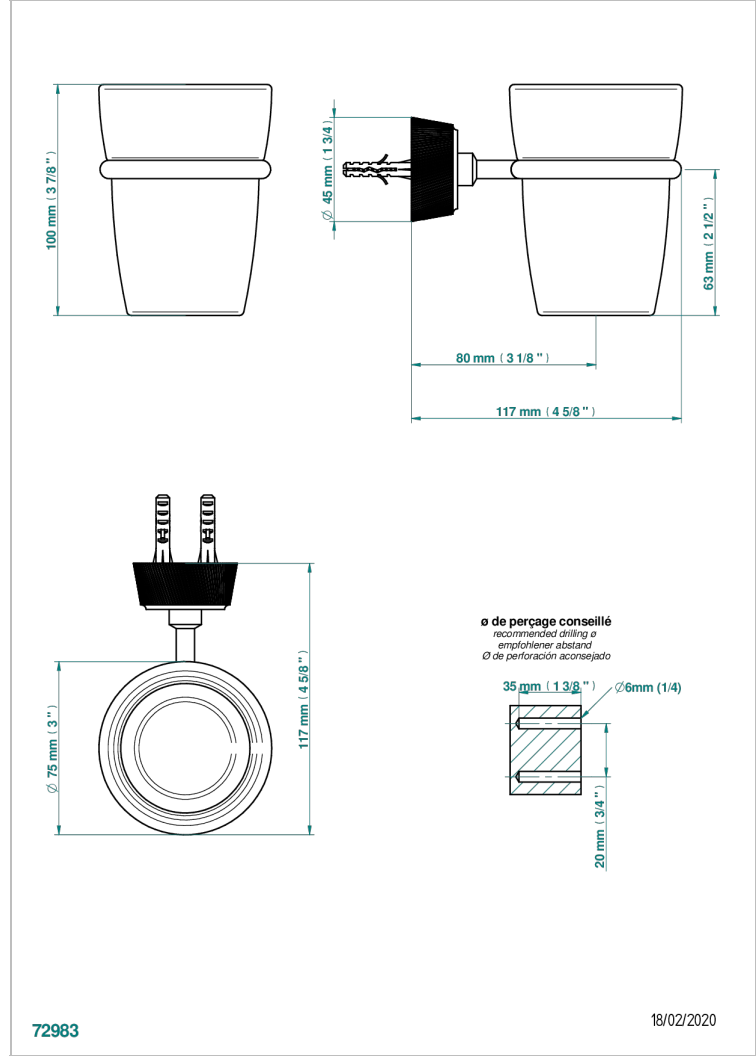

# CORVAIR HOWLITE WITH LEVER HANDLES

U8G-536

Tumbler holder, wall mounted

THG<sup>®</sup>  
PARIS

## CHARACTERISTIC

- Corvaire Howlite with lever handles
- Tumbler holder, wall mounted