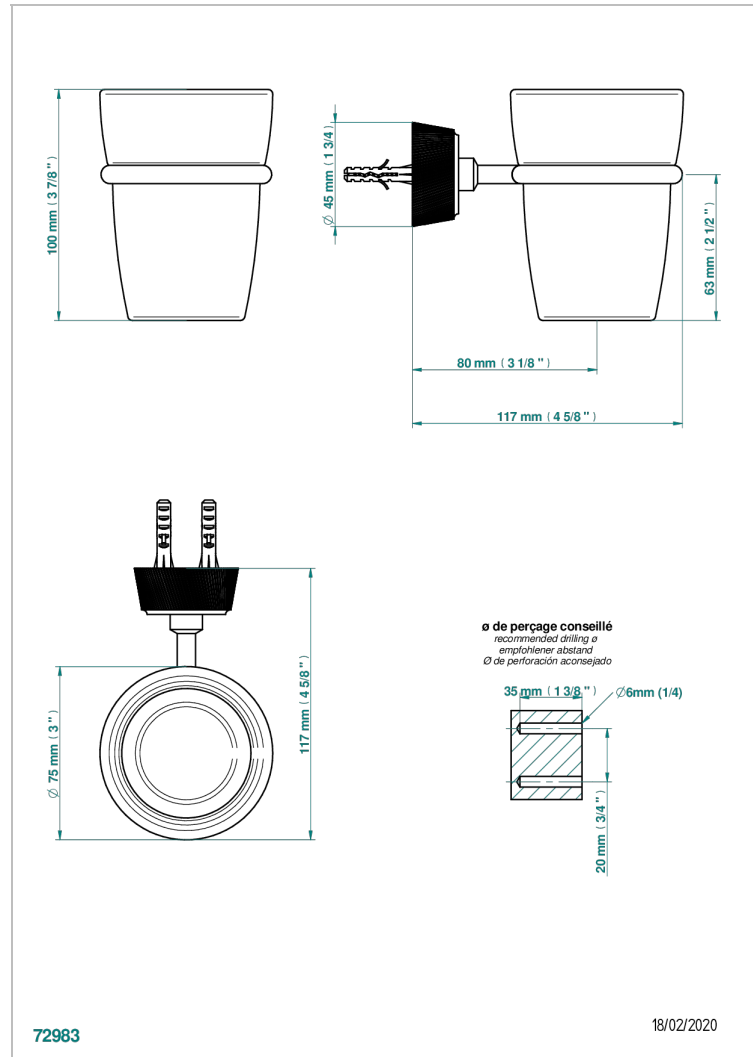

CORVAIR HOWLITE WITH LEVER

U8G-536

Wall mounted glass tumbler and holder

THG[®]
PARIS

CHARACTERISTIC

- Corvaire Howlite with lever
- Wall mounted glass tumbler and holder

AVAILABLE FINITIONS

Black ceram - D30
Blush PVD - H62
Brass color PVD - H49
Brown bronze color PVD - F33
Gold color PVD - H52
Graphite PVD - H64