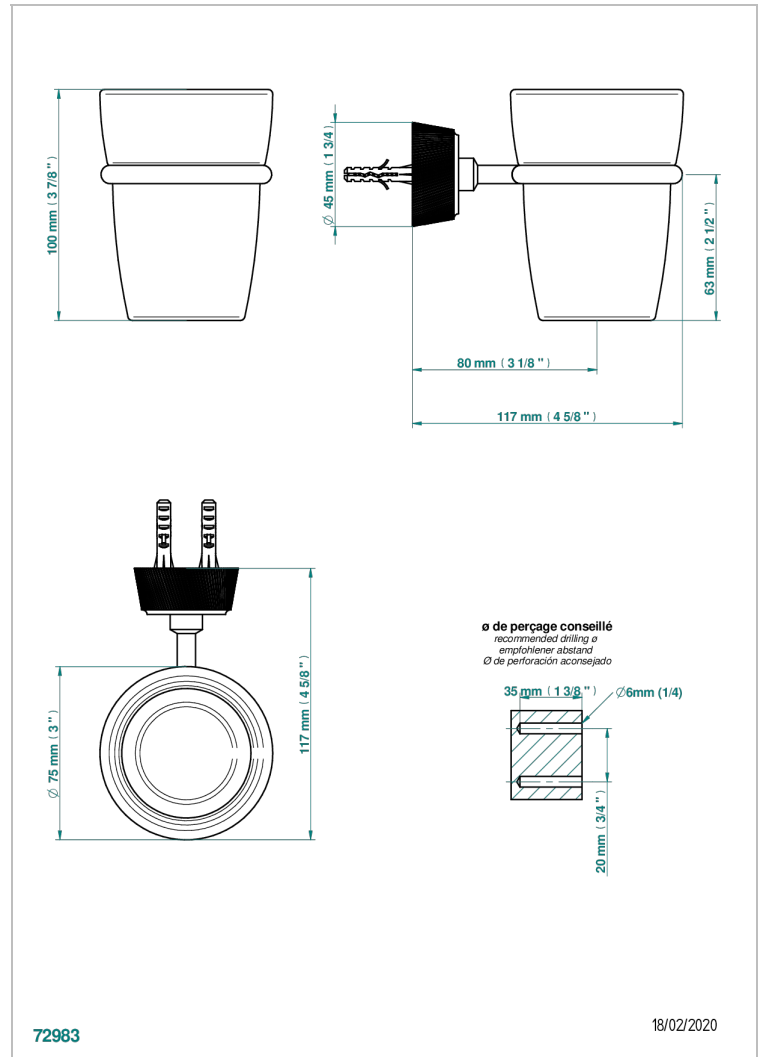

CORVAIR HOWLITE WITH LEVER

U8G-536

壁挂式杯架，带杯子

THG[®]
PARIS

特色

- Corvaire Howlite with lever
- 壁挂式杯架，带杯子

可选饰面

Black ceram - D30
Blush PVD - H62
Graphite PVD - H64
Matt Umber PVD - H67
Matt blush PVD - H60
Matt graphite PVD - H65