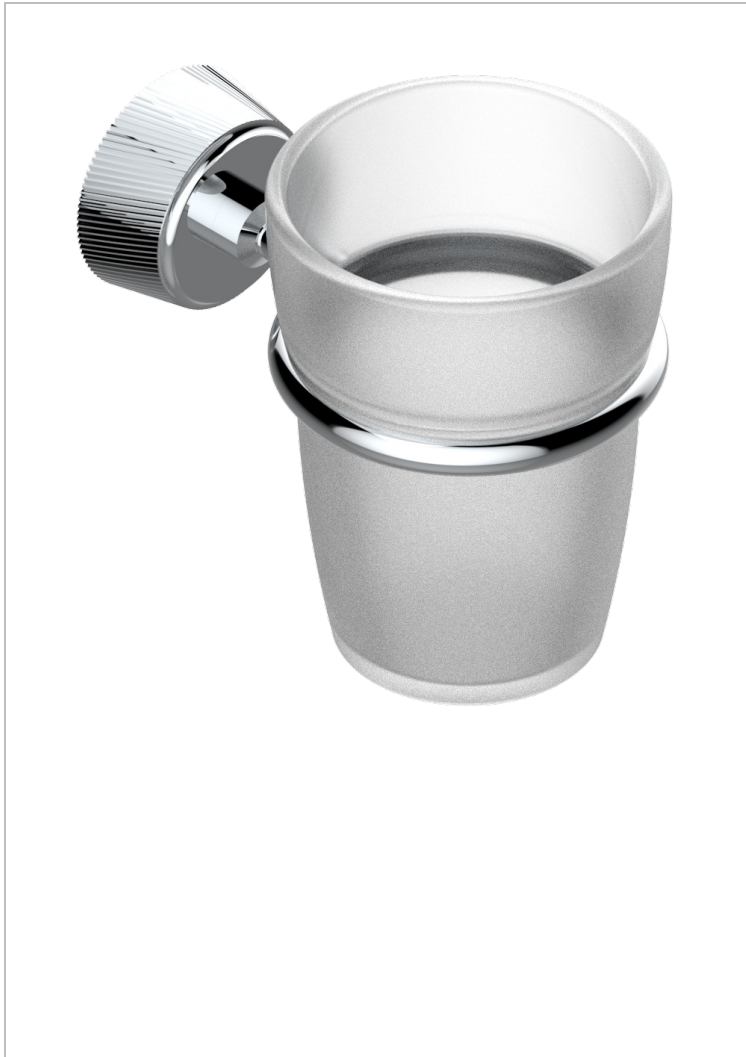

CORVAIR HOWLITE

U8F-536

Tumbler holder, wall mounted

THG[®]
PARIS

CHARACTERISTIC

- Corvaire Howlite
- Tumbler holder, wall mounted

AVAILABLE FINITIONS

Black ceram - D30
Blush PVD - H62
Brass color PVD - H49
Brown bronze color PVD - F33
Chrome polished - A02
Gold color PVD - H52

Gold mat - F07
Gold polished - F01
Graphite PVD - H64
Light coated bronze - D01
Matt Umber PVD - H67
Matt blush PVD - H60

Matt brass color PVD - H50
Matt brown bronze color PVD - F34
Matt chrome (American satin) - C02
Matt gold color PVD - H53
Matt graphite PVD - H65
Matt nickel (American satin) - C01

Matt nickel color PVD - H56
Nickel color PVD - H55
Nickel polished - B01
Soft gold - F30
Soft matt gold - F31
Umber PVD - H66