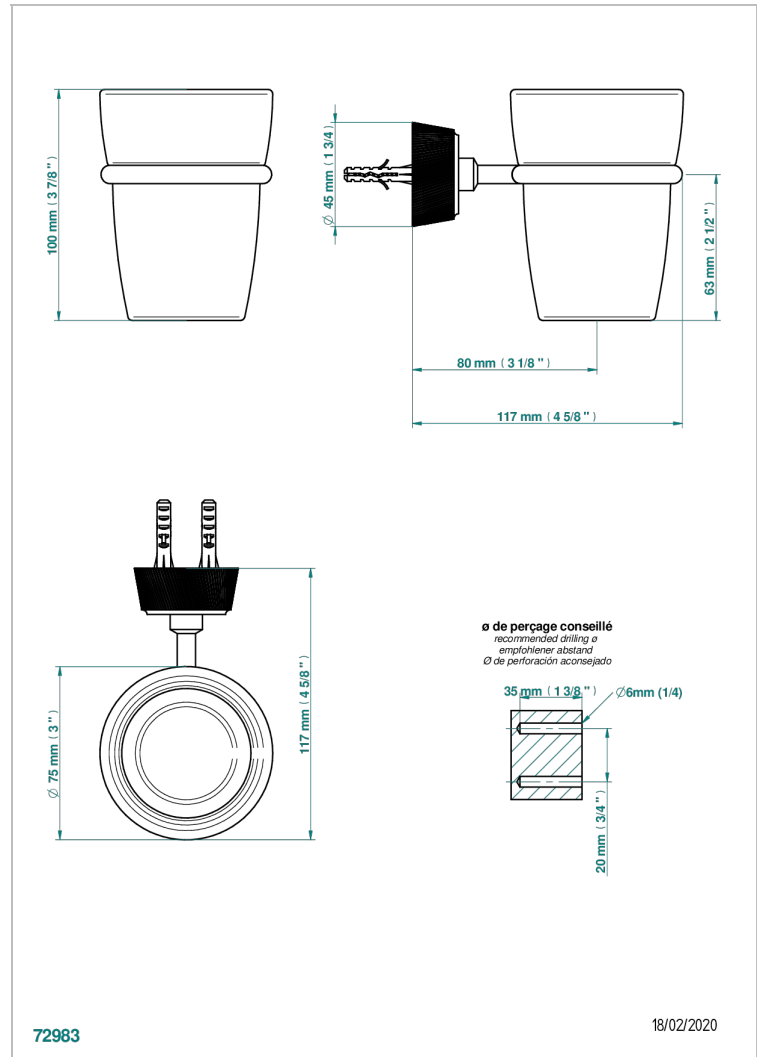

CORVAIR HOWLITE

U8F-536

Tumbler holder, wall mounted

THG[®]
PARIS

CHARACTERISTIC

- Corvaire Howlite
- Tumbler holder, wall mounted

AVAILABLE FINITIONS

Black ceram - D30
Blush PVD - H62
Brass color PVD - H49
Brown bronze color PVD - F33
Chrome polished - A02
Gold color PVD - H52