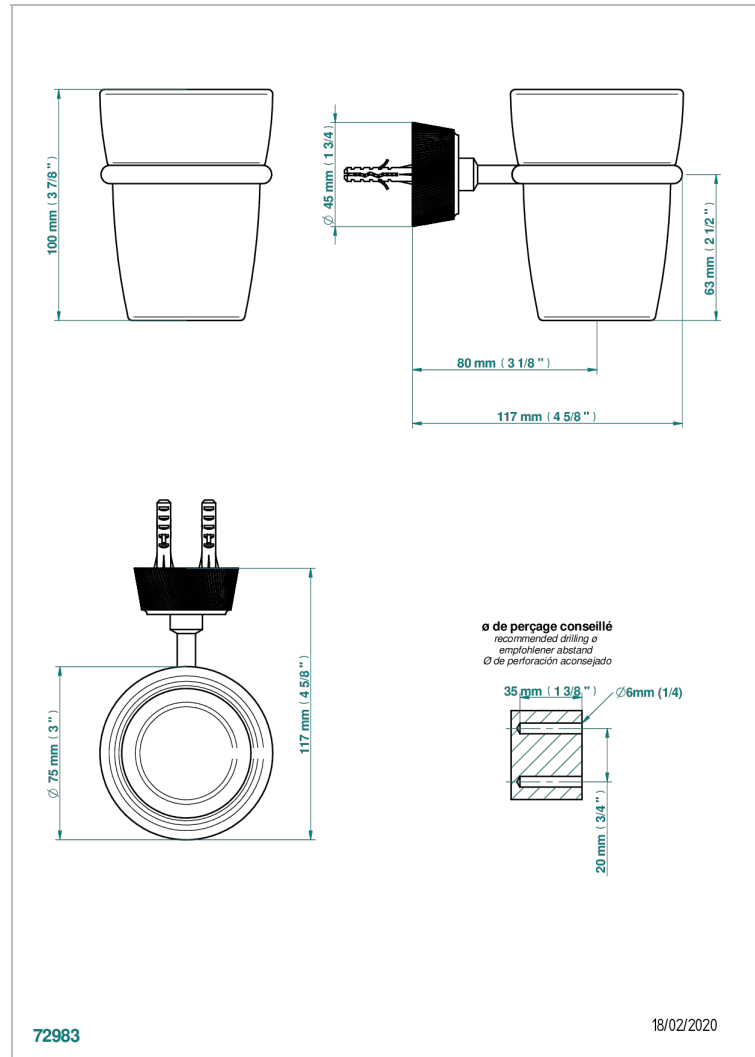

# CORVAIR HOWLITE

U8F-536

Wall mounted glass tumbler and holder

THG<sup>®</sup>  
PARIS

## CHARACTERISTIC

- Corvoir Howlite
- Wall mounted glass tumbler and holder