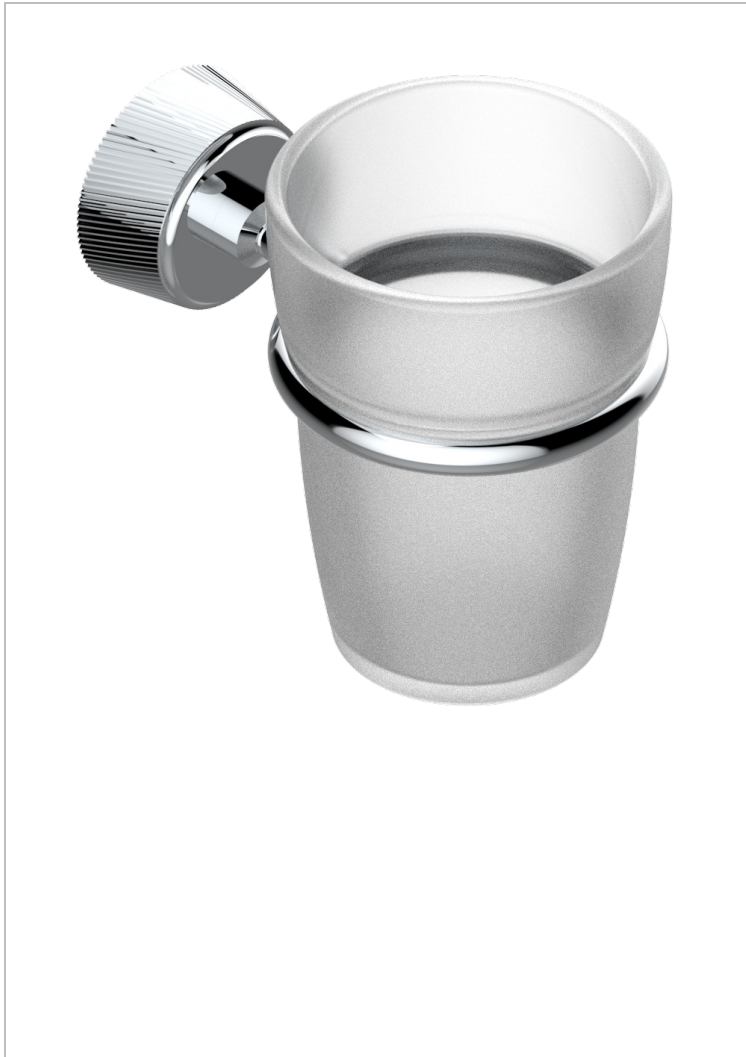

# CORVAIR HOWLITE

U8F-536

Wall mounted glass tumbler and holder

THG<sup>®</sup>  
PARIS

## CHARACTERISTIC

- Corvoir Howlite
- Wall mounted glass tumbler and holder

## AVAILABLE FINITIONS

Black ceram - D30  
Blush PVD - H62  
Brass color PVD - H49  
Brown bronze color PVD - F33  
Gold color PVD - H52  
Graphite PVD - H64

Lacquered light bronze - D01  
Matt Umber PVD - H67  
Matt blush PVD - H60  
Matt brass color PVD - H50  
Matt brown bronze color PVD - F34  
Matt chrome - C02