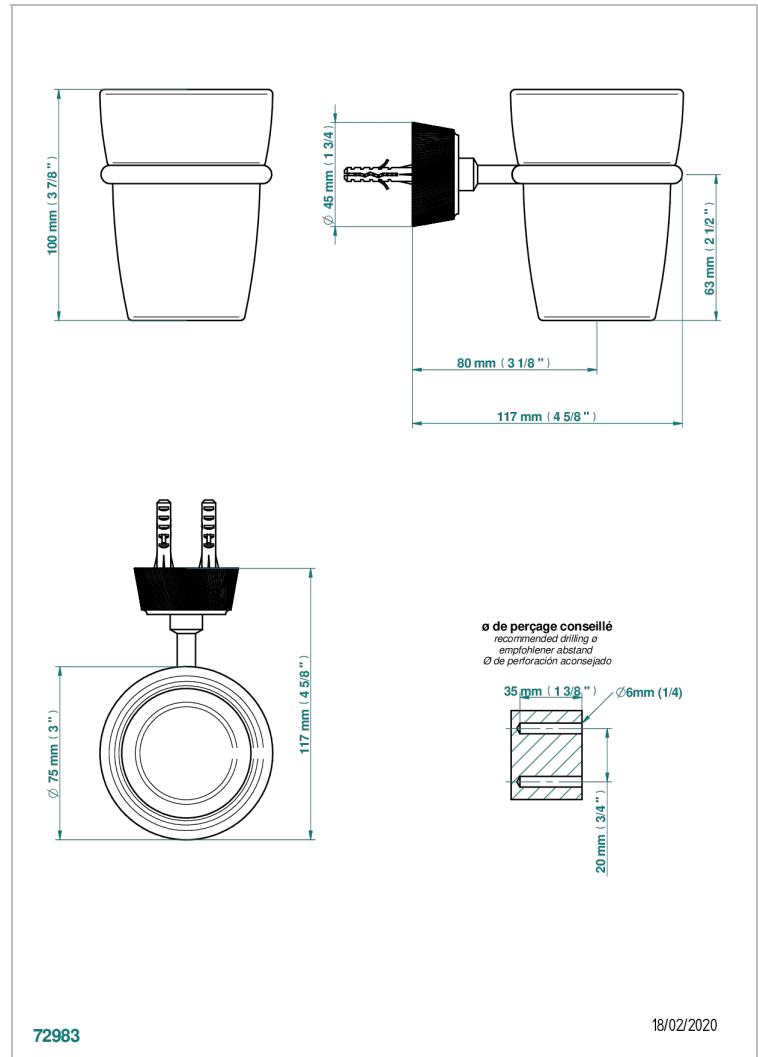

# CORVAIR HOWLITE

U8F-536

Wall mounted glass tumbler and holder

THG<sup>®</sup>  
PARIS

## CHARACTERISTIC

- Corvoir Howlite
- Wall mounted glass tumbler and holder