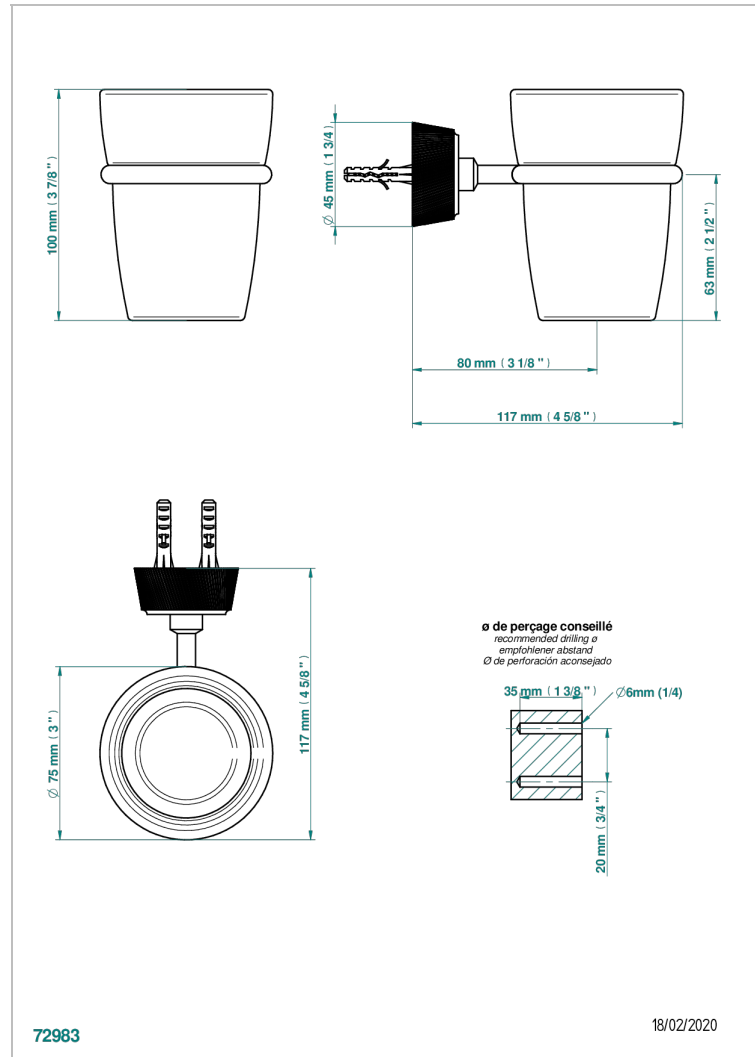

CORVAIR HOWLITE

U8F-536

Wall mounted glass tumbler and holder

THG[®]
PARIS

CHARACTERISTIC

- Corvaire Howlite
- Wall mounted glass tumbler and holder

AVAILABLE FINITIONS

Black ceram - D30
Blush PVD - H62
Brass color PVD - H49
Brown bronze color PVD - F33
Gold color PVD - H52
Graphite PVD - H64