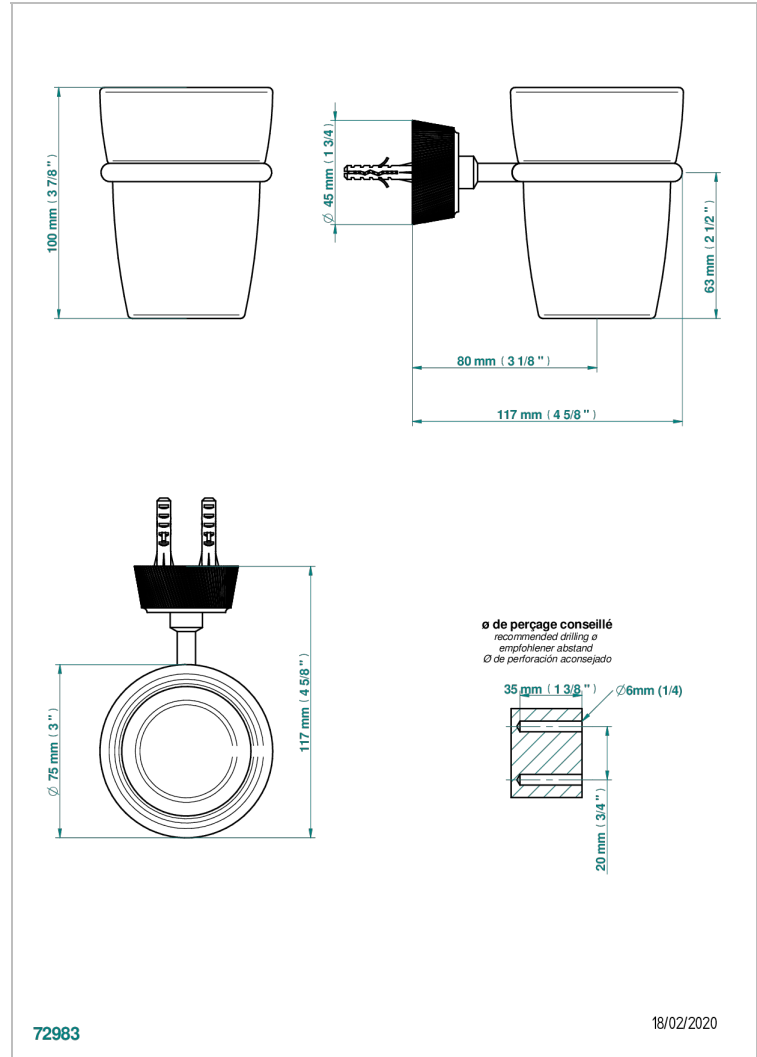

CORVAIR WITH LEVER

U8E-536

Wall mounted glass tumbler and holder

CHARACTERISTIC

- Corvaire with lever
- Wall mounted glass tumbler and holder

AVAILABLE FINITIONS

Black ceram - D30
Blush PVD - H62
Brass color PVD - H49
Brown bronze color PVD - F33
Gold color PVD - H52
Graphite PVD - H64