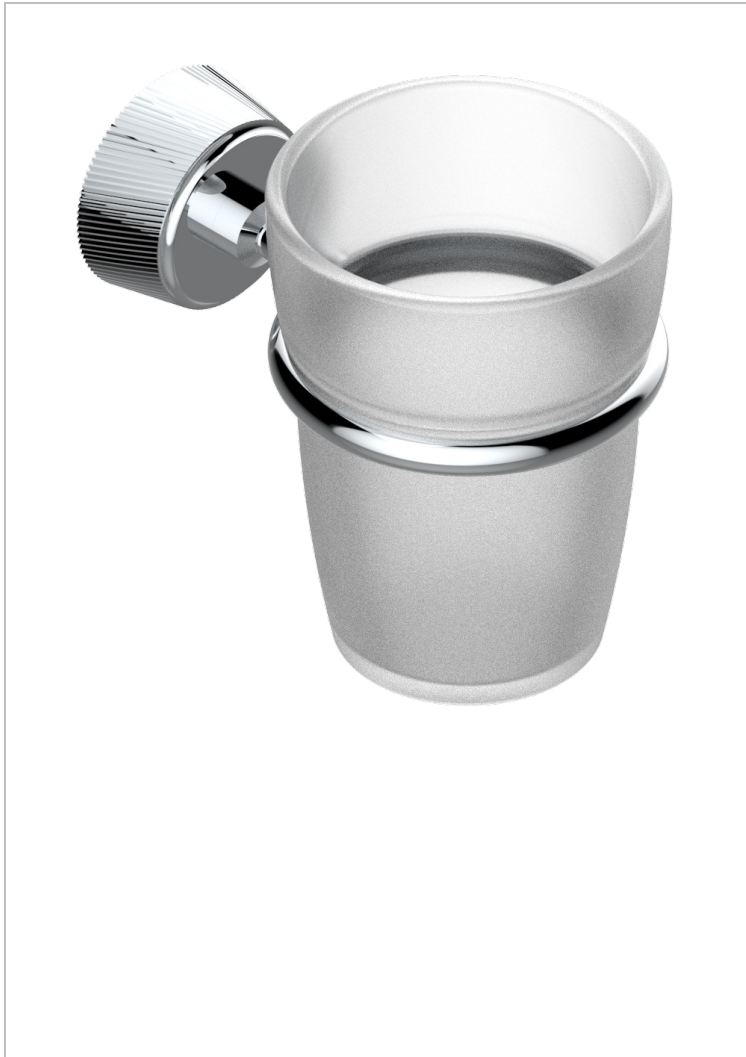

CORVAIR WITH LEVER

U8E-536

Wall mounted glass tumbler and holder

CHARACTERISTIC

- Corvaire with lever
- Wall mounted glass tumbler and holder

AVAILABLE FINITIONS

Black ceram - D30
Blush PVD - H62
Brass color PVD - H49
Brown bronze color PVD - F33
Gold color PVD - H52
Graphite PVD - H64

Lacquered light bronze - D01
Matt Umber PVD - H67
Matt blush PVD - H60
Matt brass color PVD - H50
Matt brown bronze color PVD - F34
Matt chrome - C02

Matt gold - F07
Matt gold color PVD - H53
Matt graphite PVD - H65
Matt nickel (color finish) - C01
Matt nickel color PVD - H56
Nickel color PVD - H55

Polished chrome (color finish) - A02
Polished chrome with gold inlay - GA1
Polished gold (color finish) - F01
Polished nickel - B01
Soft gold - F30
Soft matt gold - F31
Umber PVD - H66