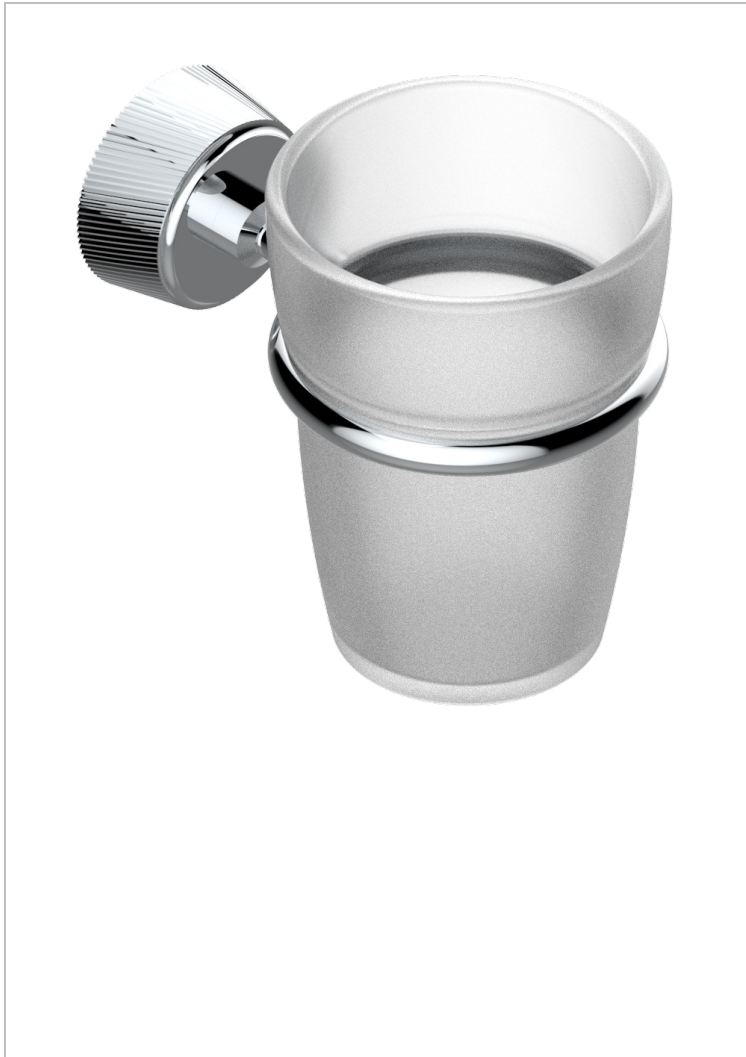

# CORVAIR WITH LEVER

U8E-536

Wall mounted glass tumbler and holder

## CHARACTERISTIC

- Corvaire with lever
- Wall mounted glass tumbler and holder

## AVAILABLE FINITIONS

Black ceram - D30  
Blush PVD - H62  
Brass color PVD - H49  
Brown bronze color PVD - F33  
Gold color PVD - H52  
Graphite PVD - H64

Lacquered light bronze - D01  
Matt Umber PVD - H67  
Matt blush PVD - H60  
Matt brass color PVD - H50  
Matt brown bronze color PVD - F34  
Matt chrome - C02