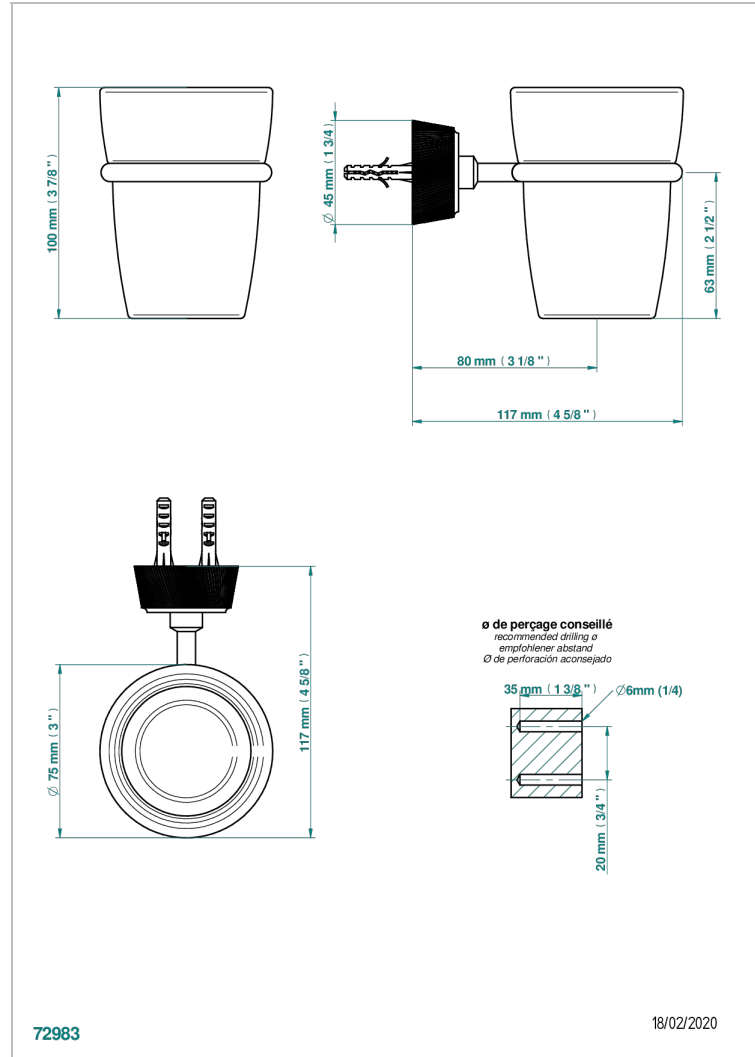

# CORVAIR WITH LEVER

U8E-536

Wall mounted glass tumbler and holder

## CHARACTERISTIC

- Corvaire with lever
- Wall mounted glass tumbler and holder