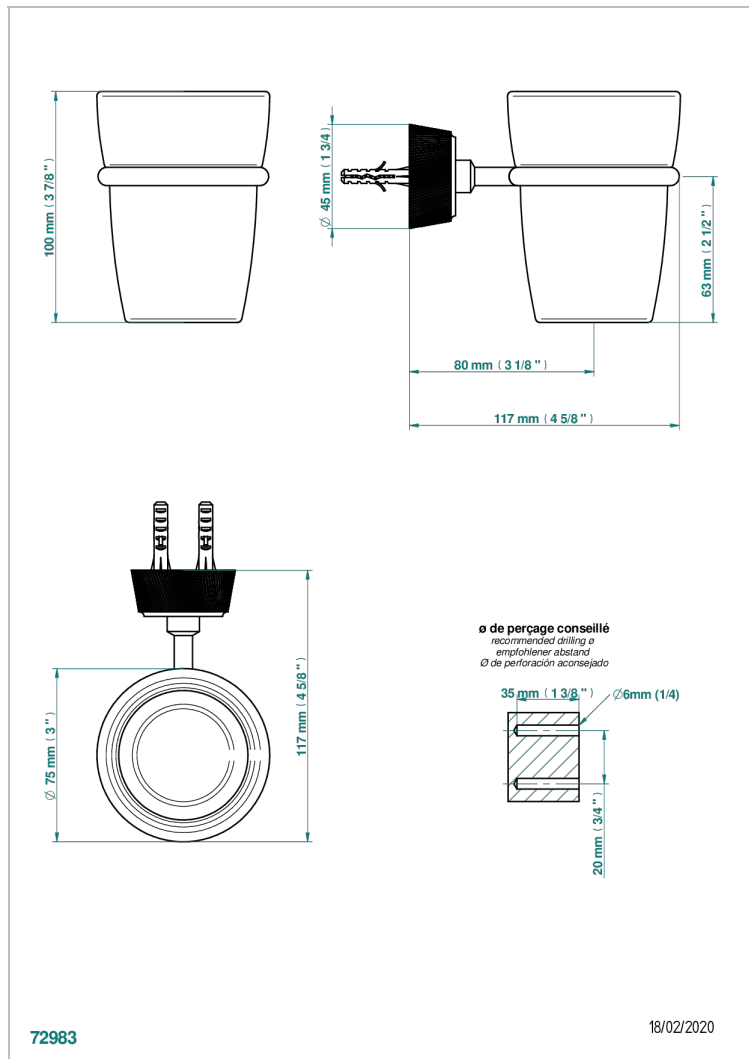

CORVAIR WITH LEVER

U8E-536

壁挂式杯架，带杯子

THG[®]
PARIS

特色

- Corvairstyle with lever
- 壁挂式杯架，带杯子

可选饰面

Black ceram - D30
Blush PVD - H62
Graphite PVD - H64
Matt Umber PVD - H67
Matt blush PVD - H60
Matt graphite PVD - H65

漆面铜 - D01