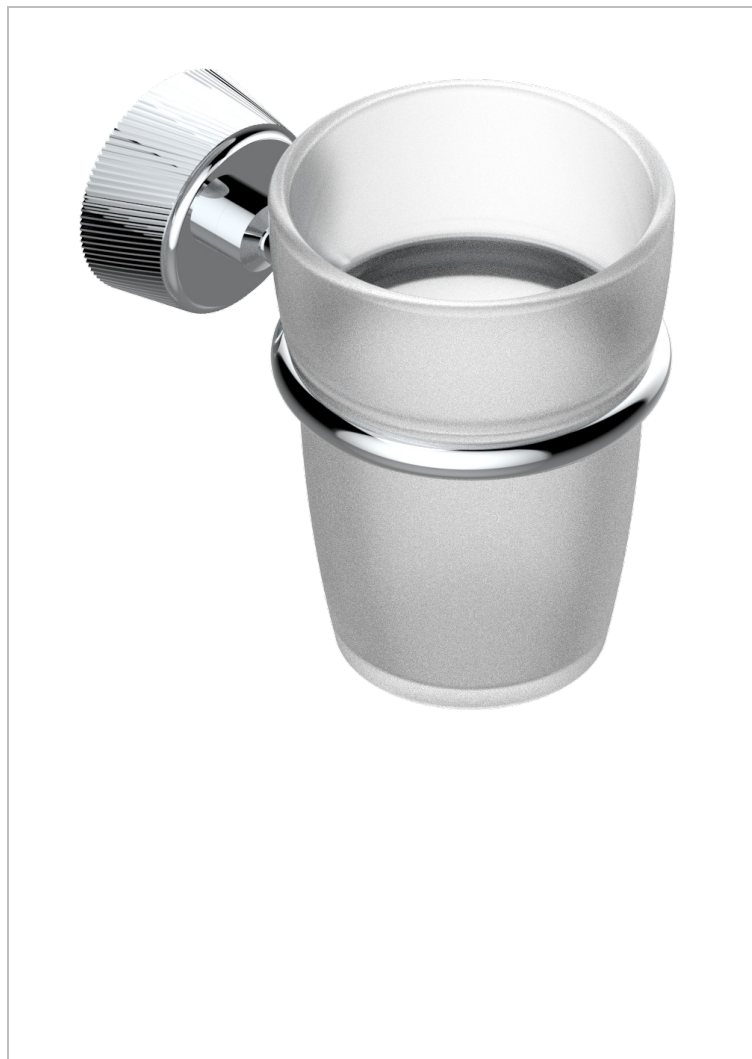

CORVAIR WITH LEVER

U8E-536

壁挂式杯架，带杯子

THG[®]
PARIS

特色

- Corvairstyle with lever
- 壁挂式杯架，带杯子

可选饰面

Black ceram - D30
Blush PVD - H62
Graphite PVD - H64
Matt Umber PVD - H67
Matt blush PVD - H60
Matt graphite PVD - H65