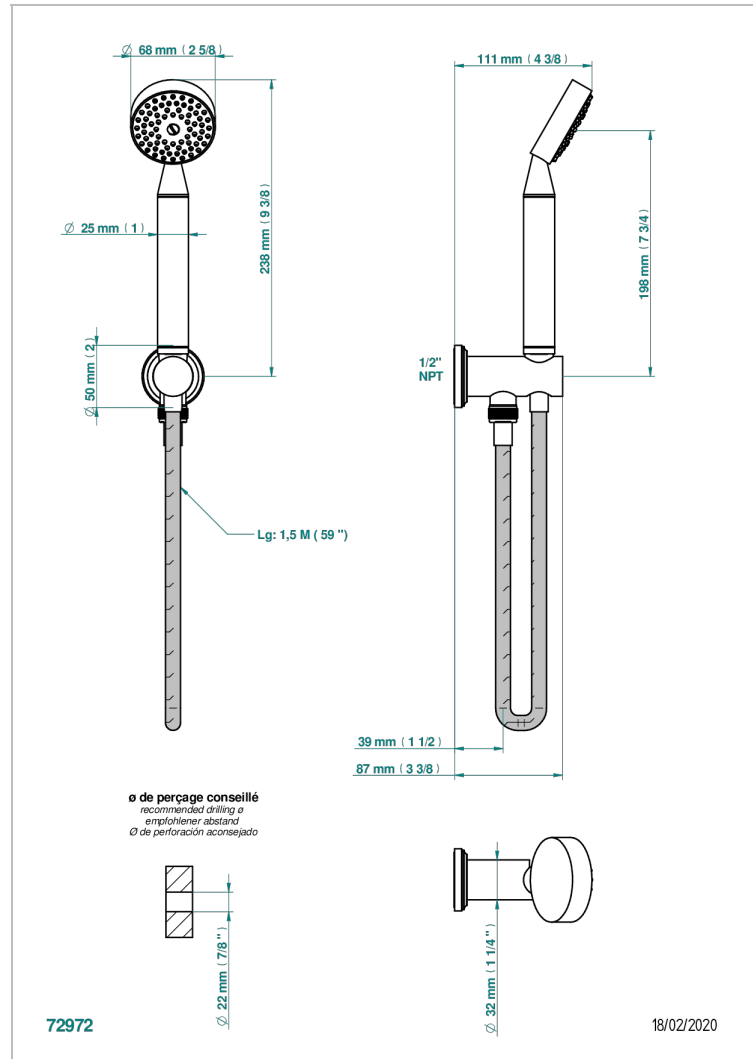

CORVAIR FIOR DI BOSCO WITH LEVER HANDLES

U8L-54/US

Wall mounted handshower with integrated fixed hook

CHARACTERISTIC

- Corvoir Fior di Bosco with lever handles
- Wall mounted handshower with integrated fixed hook

AVAILABLE FINITIONS

Black ceram - D30
Blush PVD - H62
Brass color PVD - H49
Brown bronze color PVD - F33
Chrome polished - A02
Gold color PVD - H52

Gold mat - F07
Gold polished - F01
Graphite PVD - H64
Light coated bronze - D01
Matt Umber PVD - H67
Matt blush PVD - H60

Matt brass color PVD - H50
Matt brown bronze color PVD - F34
Matt chrome (American satin) - C02
Matt gold color PVD - H53
Matt graphite PVD - H65
Matt nickel (American satin) - C01

Matt nickel color PVD - H56
Nickel color PVD - H55
Nickel polished - B01
Soft gold - F30
Soft matt gold - F31
Umber PVD - H66