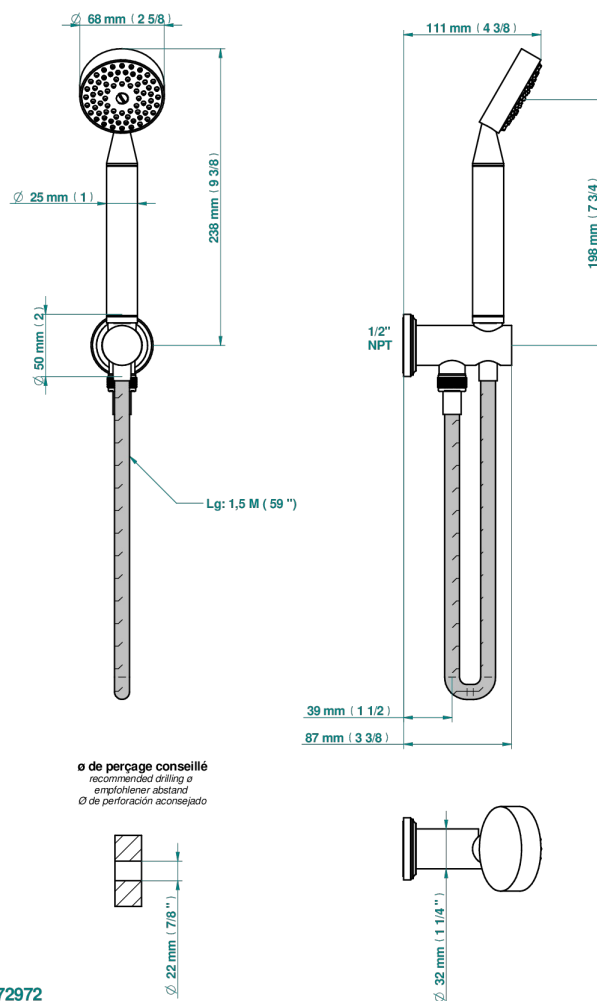

CORVAIR FIOR DI BOSCO

U8K-54/US

Wall mounted handshower with integrated fixed hook

THG[®]
PARIS

72972

18/02/2020

CHARACTERISTIC

- Corvoir Fior di Bosco
- Wall mounted handshower with integrated fixed hook

AVAILABLE FINITIONS

Black ceram - D30
Blush PVD - H62
Brass color PVD - H49
Brown bronze color PVD - F33
Chrome polished - A02
Gold color PVD - H52

Gold mat - F07
Gold polished - F01
Graphite PVD - H64
Light coated bronze - D01
Matt Umber PVD - H67
Matt blush PVD - H60

Matt brass color PVD - H50
Matt brown bronze color PVD - F34
Matt chrome (American satin) - C02
Matt gold color PVD - H53
Matt graphite PVD - H65
Matt nickel (American satin) - C01

Matt nickel color PVD - H56
Nickel color PVD - H55
Nickel polished - B01
Soft gold - F30
Soft matt gold - F31
Umber PVD - H66