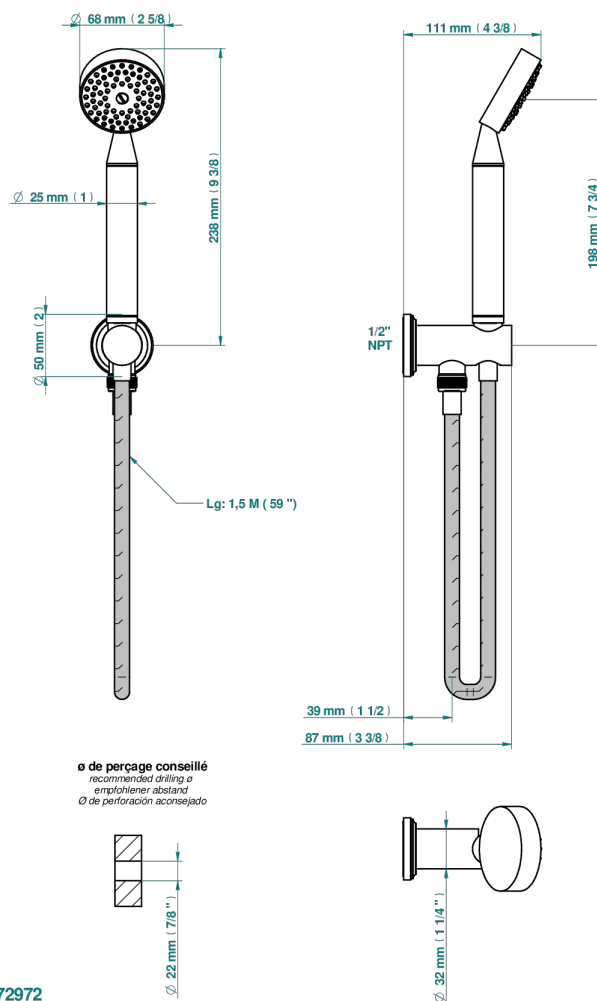

# CORVAIR PORTORO WITH LEVER HANDLES

U8J-54/US

Wall mounted handshower with integrated fixed hook

72972

18/02/2020

## CHARACTERISTIC

- Corvoir Portoro with lever handles
- Wall mounted handshower with integrated fixed hook

## AVAILABLE FINITIONS

Black ceram - D30  
Blush PVD - H62  
Brass color PVD - H49  
Brown bronze color PVD - F33  
Chrome polished - A02  
Gold color PVD - H52

Gold mat - F07  
Gold polished - F01  
Graphite PVD - H64  
Light coated bronze - D01  
Matt Umber PVD - H67  
Matt blush PVD - H60

Matt brass color PVD - H50  
Matt brown bronze color PVD - F34  
Matt chrome (American satin) - C02  
Matt gold color PVD - H53  
Matt graphite PVD - H65  
Matt nickel (American satin) - C01

Matt nickel color PVD - H56  
Nickel color PVD - H55  
Nickel polished - B01  
Soft gold - F30  
Soft matt gold - F31  
Umber PVD - H66