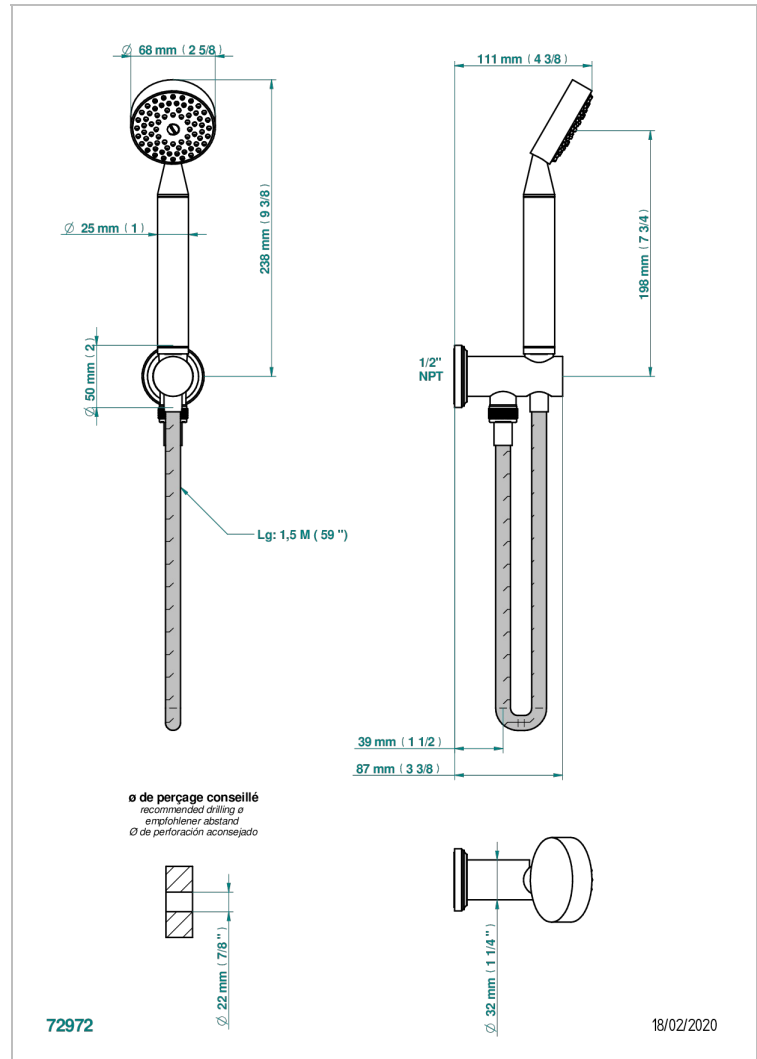

CORVAIR PORTORO

U8H-54/US

Wall mounted handshower with integrated fixed hook

THG[®]
PARIS

CHARACTERISTIC

- Corvaair Portoro
- Wall mounted handshower with integrated fixed hook

AVAILABLE FINITIONS

Black ceram - D30
Blush PVD - H62
Brass color PVD - H49
Brown bronze color PVD - F33
Chrome polished - A02
Gold color PVD - H52

Gold mat - F07
Gold polished - F01
Graphite PVD - H64
Light coated bronze - D01
Matt Umber PVD - H67
Matt blush PVD - H60

Matt brass color PVD - H50
Matt brown bronze color PVD - F34
Matt chrome (American satin) - C02
Matt gold color PVD - H53
Matt graphite PVD - H65
Matt nickel (American satin) - C01

Matt nickel color PVD - H56
Nickel color PVD - H55
Nickel polished - B01
Soft gold - F30
Soft matt gold - F31
Umber PVD - H66