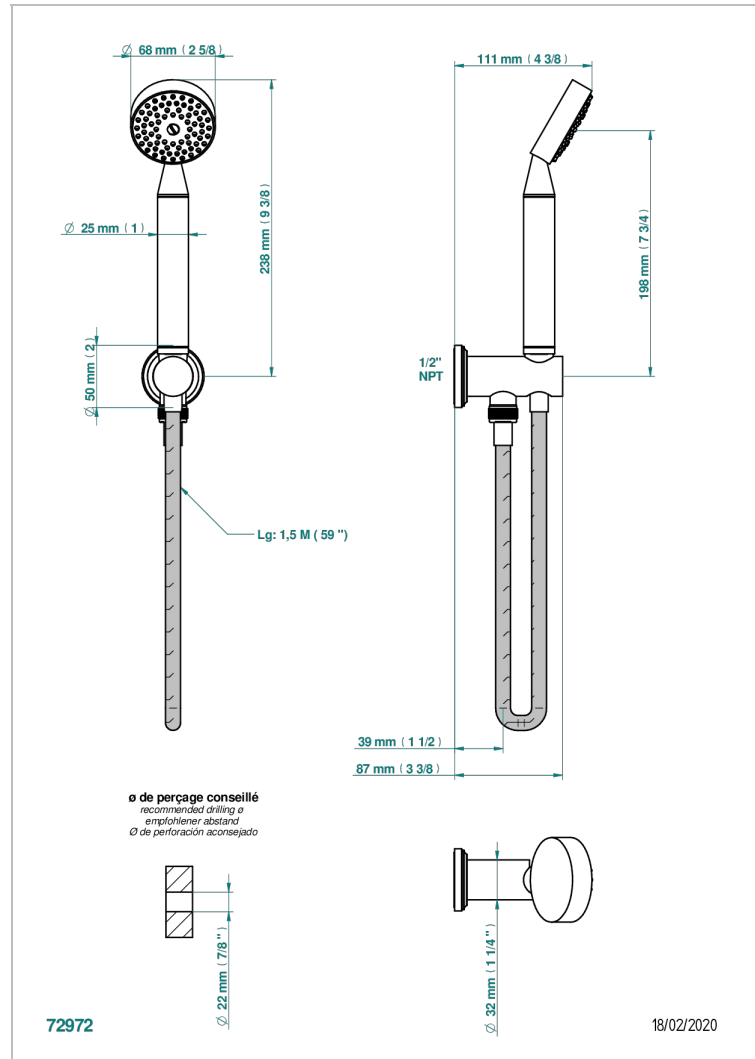

CORVAIR HOWLITE WITH LEVER HANDLES

U8G-54/US

Wall mounted handshower with integrated fixed hook

CHARACTERISTIC

- Corvoir Howlite with lever handles
- Wall mounted handshower with integrated fixed hook

AVAILABLE FINITIONS

Black ceram - D30
Blush PVD - H62
Brass color PVD - H49
Brown bronze color PVD - F33
Chrome polished - A02
Gold color PVD - H52

Gold mat - F07
Gold polished - F01
Graphite PVD - H64
Light coated bronze - D01
Matt Umber PVD - H67
Matt blush PVD - H60

Matt brass color PVD - H50
Matt brown bronze color PVD - F34
Matt chrome (American satin) - C02
Matt gold color PVD - H53
Matt graphite PVD - H65
Matt nickel (American satin) - C01

Matt nickel color PVD - H56
Nickel color PVD - H55
Nickel polished - B01
Soft gold - F30
Soft matt gold - F31
Umber PVD - H66