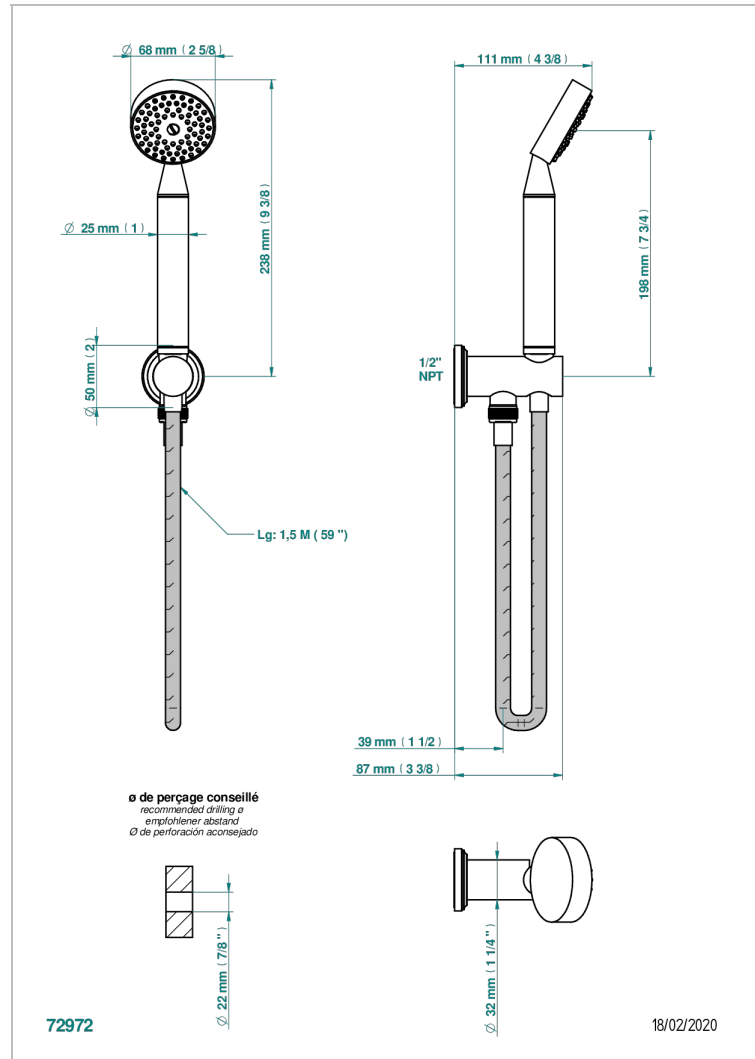

# CORVAIR HOWLITE

U8F-54/US

Wall mounted handshower with integrated fixed hook

## CHARACTERISTIC

- Corvaire Howlite
- Wall mounted handshower with integrated fixed hook

## AVAILABLE FINITIONS

Black ceram - D30  
Blush PVD - H62  
Brass color PVD - H49  
Brown bronze color PVD - F33  
Chrome polished - A02  
Gold color PVD - H52

Gold mat - F07  
Gold polished - F01  
Graphite PVD - H64  
Light coated bronze - D01  
Matt Umber PVD - H67  
Matt blush PVD - H60