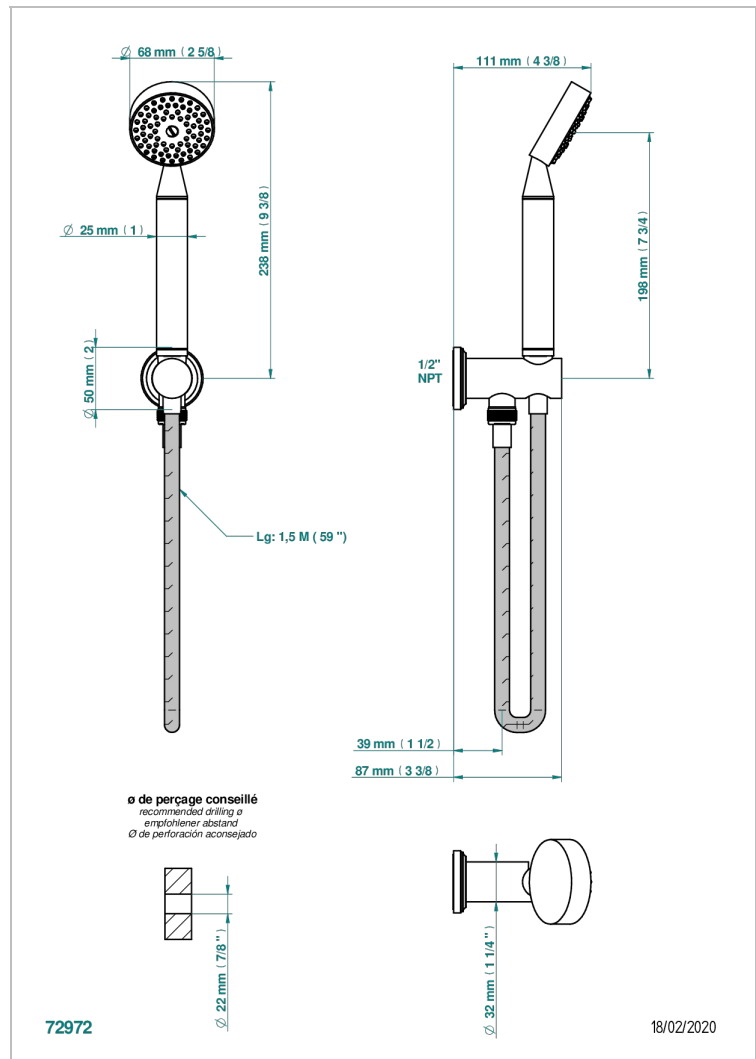

CORVAIR WITH LEVER HANDLES

U8E-54/US

Wall mounted handshower with integrated fixed hook

CHARACTERISTIC

- Corvaire with lever handles
- Wall mounted handshower with integrated fixed hook

AVAILABLE FINITIONS

Umber PVD - H66